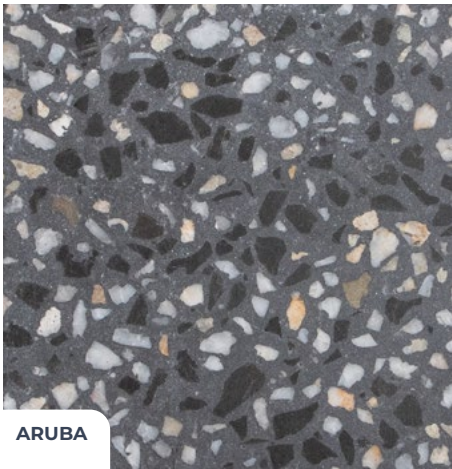

The SEQ Range