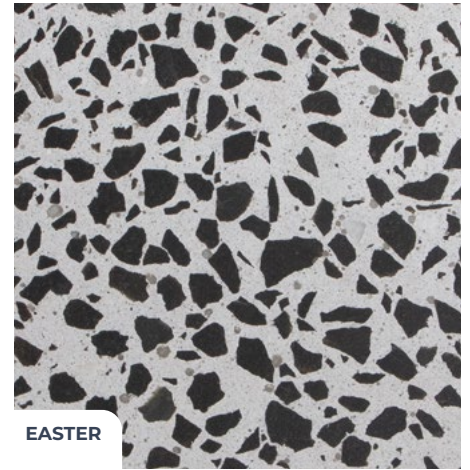

The SEQ Range