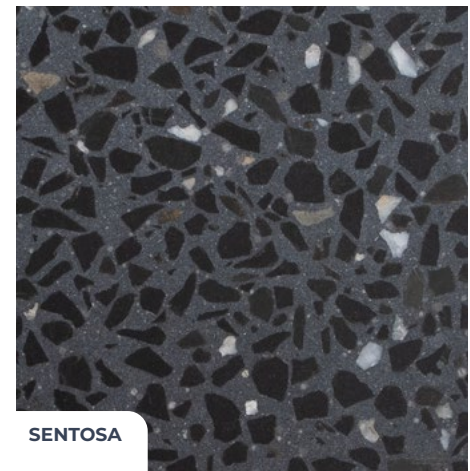

The SEQ Range