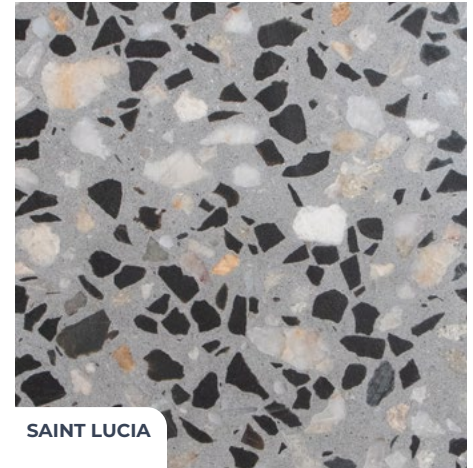

The SEQ Range

To request a quote or find a display centre, please visit [geostone.com.au](https://www.geostone.com.au) or call 13 11 88

Disclaimer: The product samples displayed in this brochure are indicative only of the finished product and no guarantee of the coloured or textured finish is given or implied. Colour and texture can vary due to many factors, including reproductive differences between the photographs in brochures, samples and displays and the actual product. There can also be variations in the consistency, appearance, quality and texture of natural ingredients, variations in colour additives, variations through the addition of water to the concrete, and from handling, placement and finishing techniques. For a closer representation of the samples displayed, please visit one of our Display and Selection Centres and discuss your requirements with your local Holcim representative.