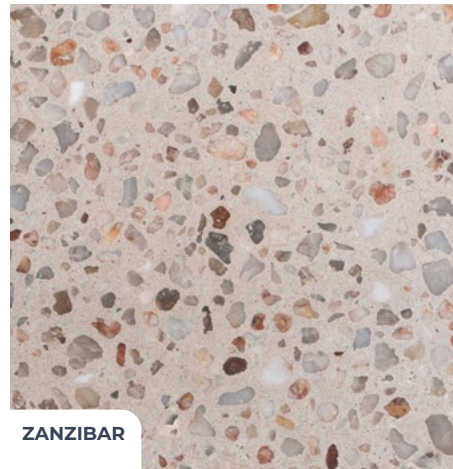

The SEQ Range

To request a quote or find a display centre, please visit [geostone.com.au](https://www.geostone.com.au) or call 13 11 88

Disclaimer: The product samples displayed in this brochure are indicative only of the finished product and no guarantee of the coloured or textured finish is given or implied. Colour and texture can vary due to many factors, including reproductive differences between the photographs in brochures, samples and displays and the actual product. There can also be variations in the consistency, appearance, quality and texture of natural ingredients, variations in colour additives, variations through the addition of water to the concrete, and from handling, placement and finishing techniques. For a closer representation of the samples displayed, please visit one of our Display and Selection Centres and discuss your requirements with your local Holcim representative.