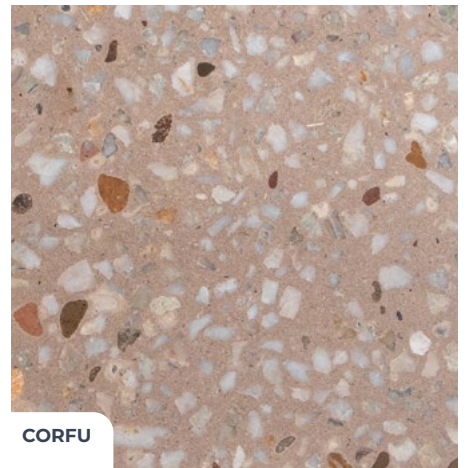

The SEQ Range