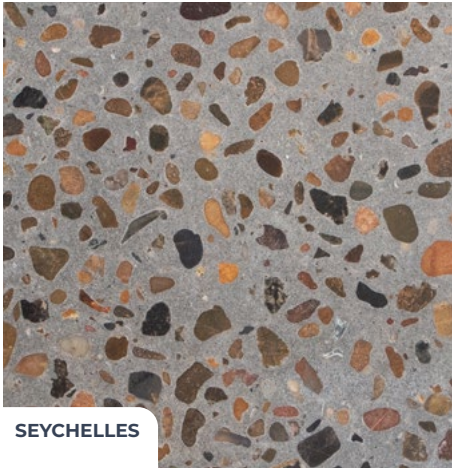

The SEQ Range

To request a quote or find a display centre, please visit [geostone.com.au](https://www.geostone.com.au) or call 13 11 88

Disclaimer: The product samples displayed in this brochure are indicative only of the finished product and no guarantee of the coloured or textured finish is given or implied. Colour and texture can vary due to many factors, including reproductive differences between the photographs in brochures, samples and displays and the actual product. There can also be variations in the consistency, appearance, quality and texture of natural ingredients, variations in colour additives, variations through the addition of water to the concrete, and from handling, placement and finishing techniques. For a closer representation of the samples displayed, please visit one of our Display and Selection Centres and discuss your requirements with your local Holcim representative.