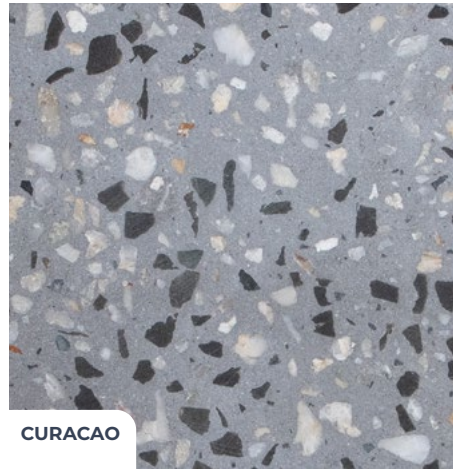

The SEQ Range