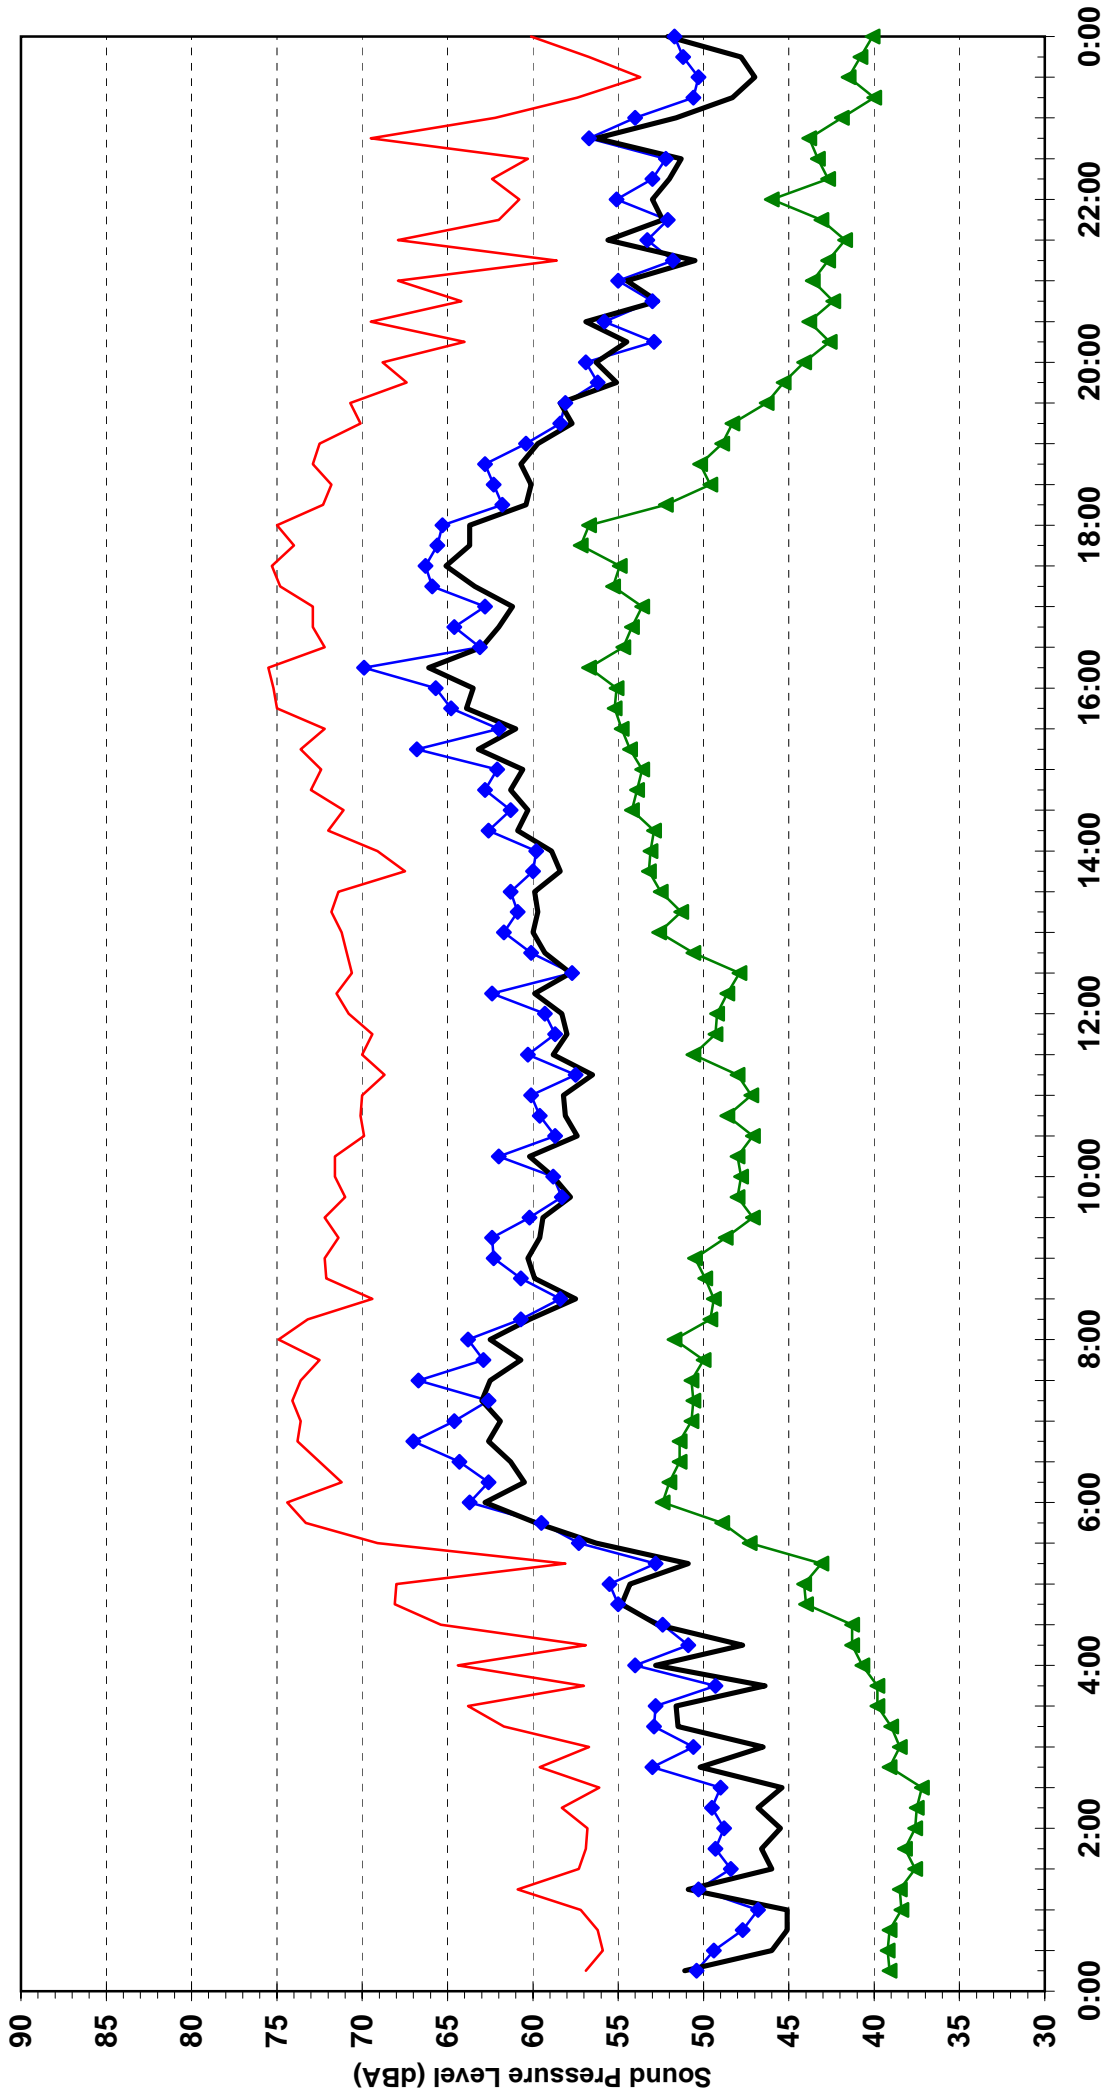

Statistical Ambient Noise Levels
54 Station St, Rooty Hill - Tuesday 31 August 2004

Time of Day (End of 15 Minute Sample Interval)

Statistical Ambient Noise Levels
54 Station St, Rooty Hill - Wednesday 1 September 2004

Time of Day (End of 15 Minute Sample Interval)

Statistical Ambient Noise Levels
54 Station St, Rooty Hill - Thursday 2 September 2004

Time of Day (End of 15 Minute Sample Interval)

Statistical Ambient Noise Levels
54 Station St, Rooty Hill - Friday 3 September 2004

Time of Day (End of 15 Minute Sample Interval)

Statistical Ambient Noise Levels
54 Station St, Rooty Hill - Saturday 4 September 2004

Time of Day (End of 15 Minute Sample Interval)

Statistical Ambient Noise Levels
54 Station St, Rooty Hill - Sunday 5 September 2004

Time of Day (End of 15 Minute Sample Interval)

Statistical Ambient Noise Levels
54 Station St, Rooty Hill - Monday 6 September 2004

Time of Day (End of 15 Minute Sample Interval)

Statistical Ambient Noise Levels
54 Station St, Rooty Hill - Tuesday 7 September 2004