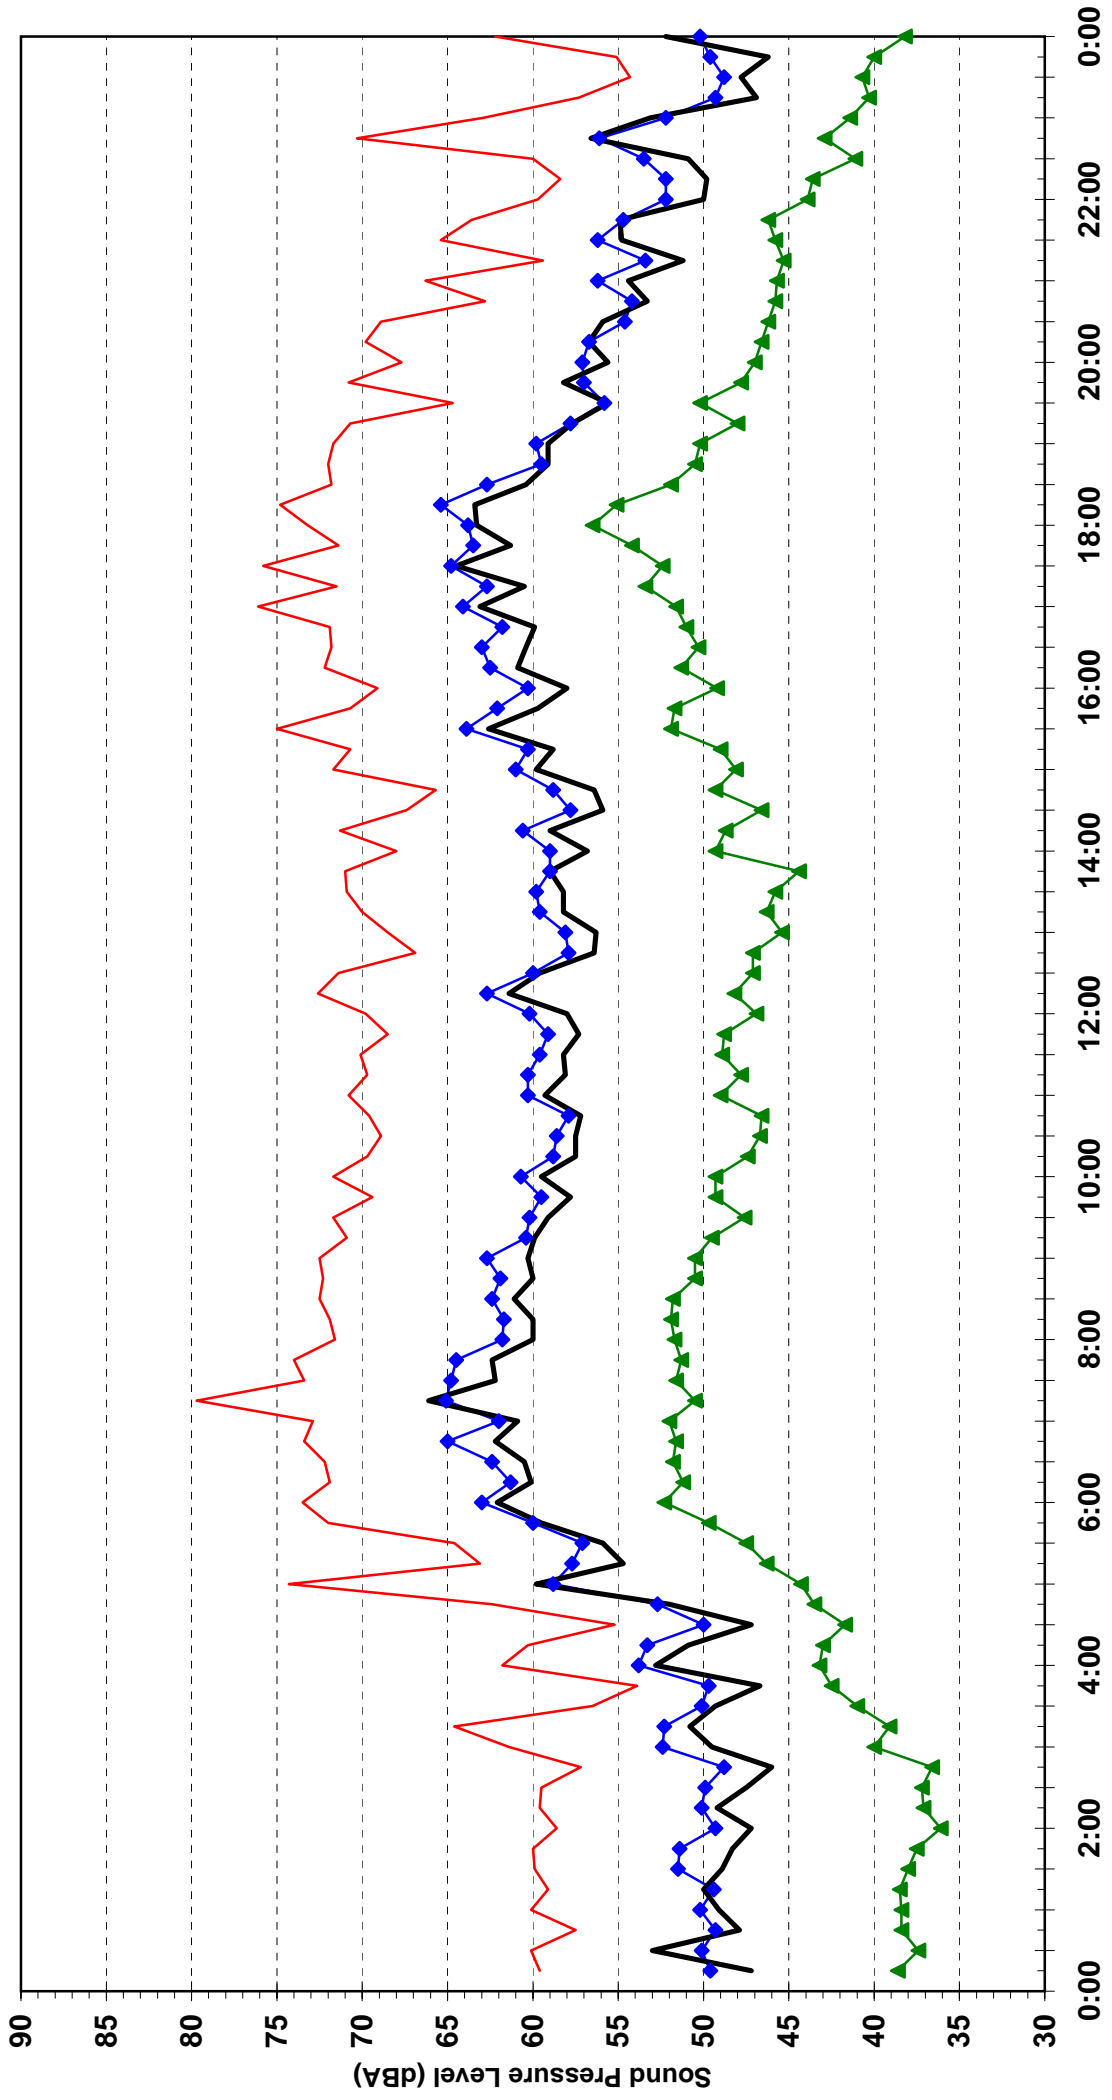

Statistical Ambient Noise Levels
54 Station St, Rooty Hill - Tuesday 31 August 2004

Time of Day (End of 15 Minute Sample Interval)

Statistical Ambient Noise Levels
54 Station St, Rooty Hill - Wednesday 1 September 2004

Time of Day (End of 15 Minute Sample Interval)

Statistical Ambient Noise Levels
54 Station St, Rooty Hill - Thursday 2 September 2004

Time of Day (End of 15 Minute Sample Interval)

Statistical Ambient Noise Levels
54 Station St, Rooty Hill - Friday 3 September 2004

Time of Day (End of 15 Minute Sample Interval)

Statistical Ambient Noise Levels
54 Station St, Rooty Hill - Saturday 4 September 2004

Time of Day (End of 15 Minute Sample Interval)

Statistical Ambient Noise Levels
54 Station St, Rooty Hill - Sunday 5 September 2004

Time of Day (End of 15 Minute Sample Interval)

Statistical Ambient Noise Levels
54 Station St, Rooty Hill - Monday 6 September 2004

Time of Day (End of 15 Minute Sample Interval)

Statistical Ambient Noise Levels
54 Station St, Rooty Hill - Tuesday 7 September 2004