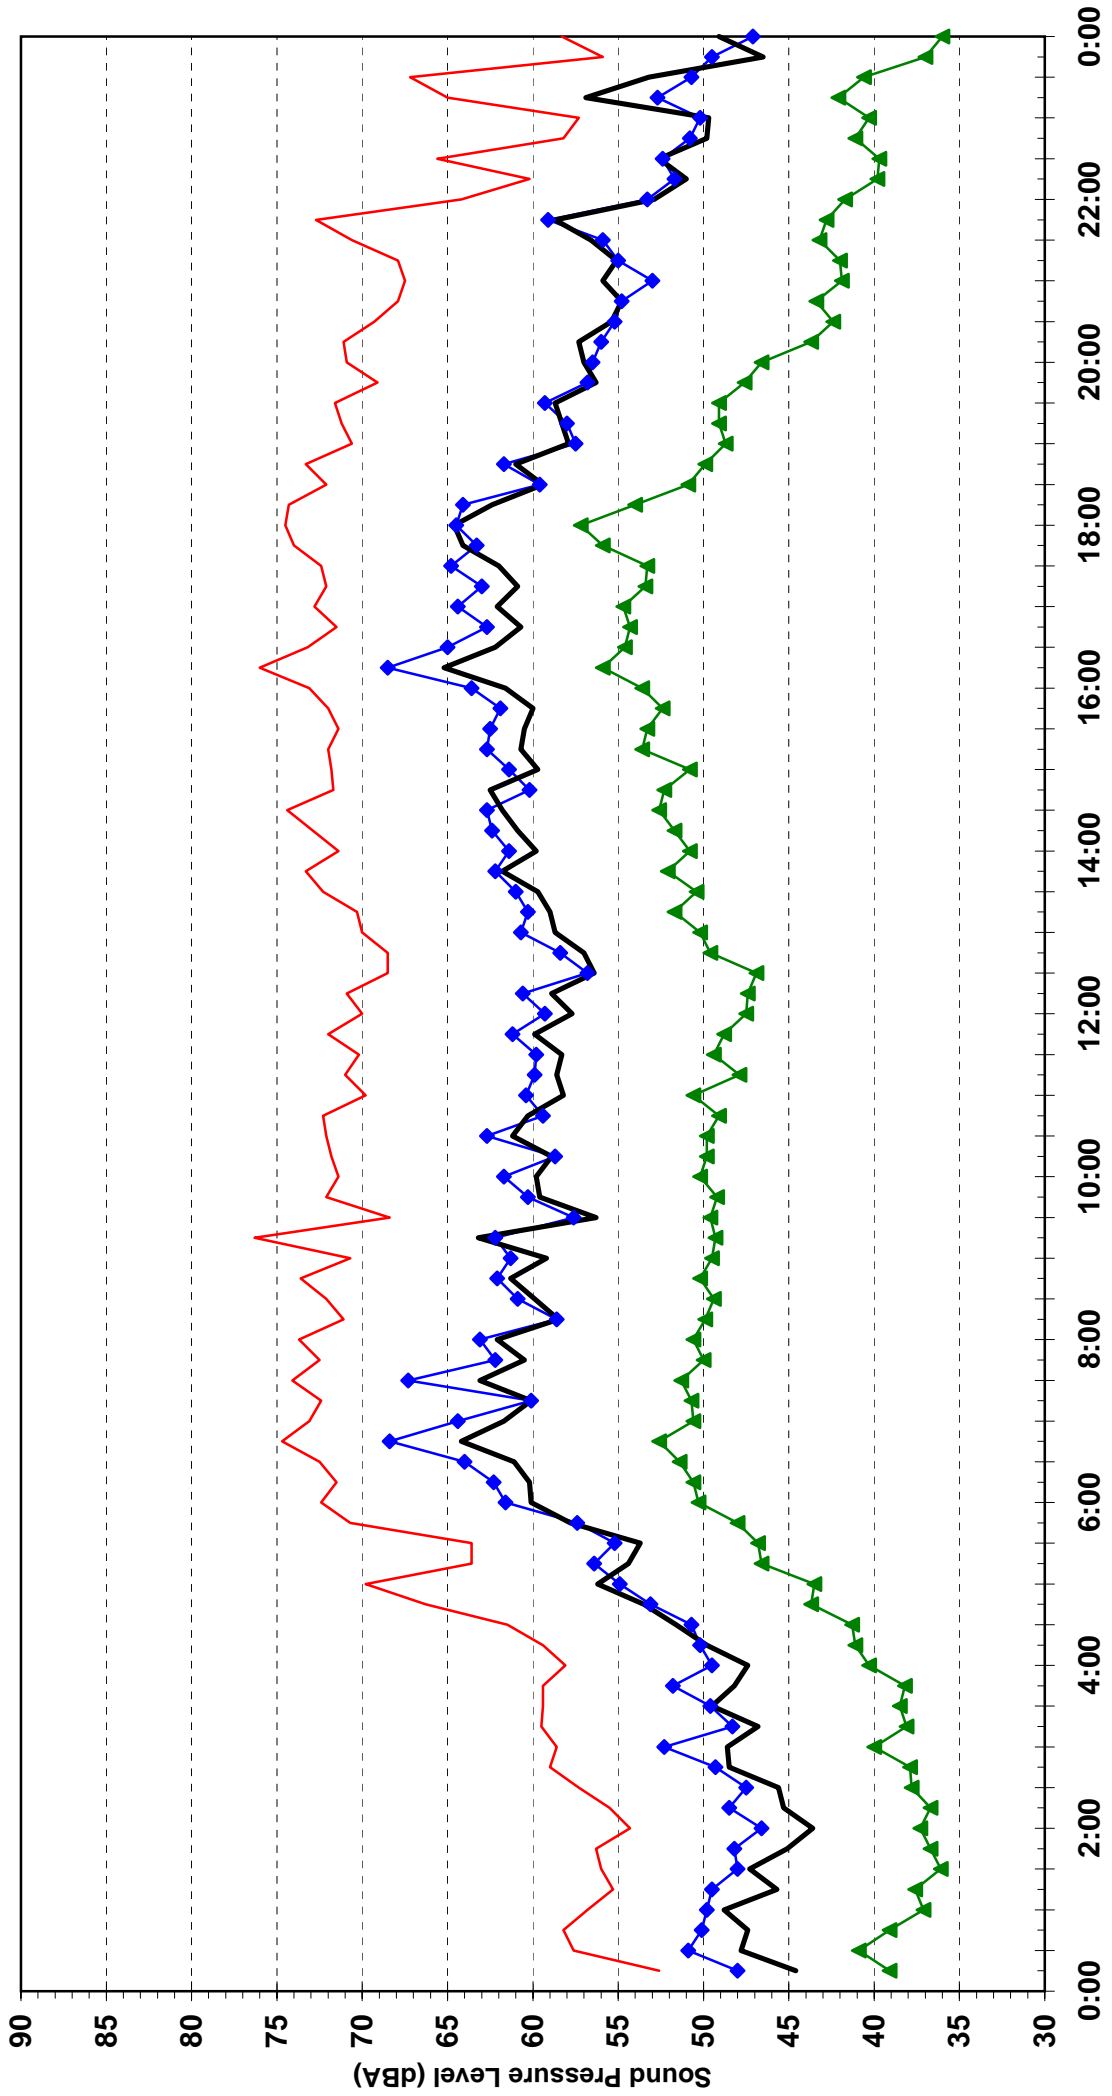

Statistical Ambient Noise Levels
54 Station St, Rooty Hill - Tuesday 31 August 2004

Time of Day (End of 15 Minute Sample Interval)

Statistical Ambient Noise Levels
54 Station St, Rooty Hill - Wednesday 1 September 2004

Time of Day (End of 15 Minute Sample Interval)

Statistical Ambient Noise Levels
54 Station St, Rooty Hill - Thursday 2 September 2004

Time of Day (End of 15 Minute Sample Interval)

Statistical Ambient Noise Levels
54 Station St, Rooty Hill - Friday 3 September 2004

Time of Day (End of 15 Minute Sample Interval)

Statistical Ambient Noise Levels
54 Station St, Rooty Hill - Saturday 4 September 2004

Time of Day (End of 15 Minute Sample Interval)

Statistical Ambient Noise Levels
54 Station St, Rooty Hill - Sunday 5 September 2004

Time of Day (End of 15 Minute Sample Interval)

Statistical Ambient Noise Levels
54 Station St, Rooty Hill - Monday 6 September 2004

Time of Day (End of 15 Minute Sample Interval)

Statistical Ambient Noise Levels
54 Station St, Rooty Hill - Tuesday 7 September 2004