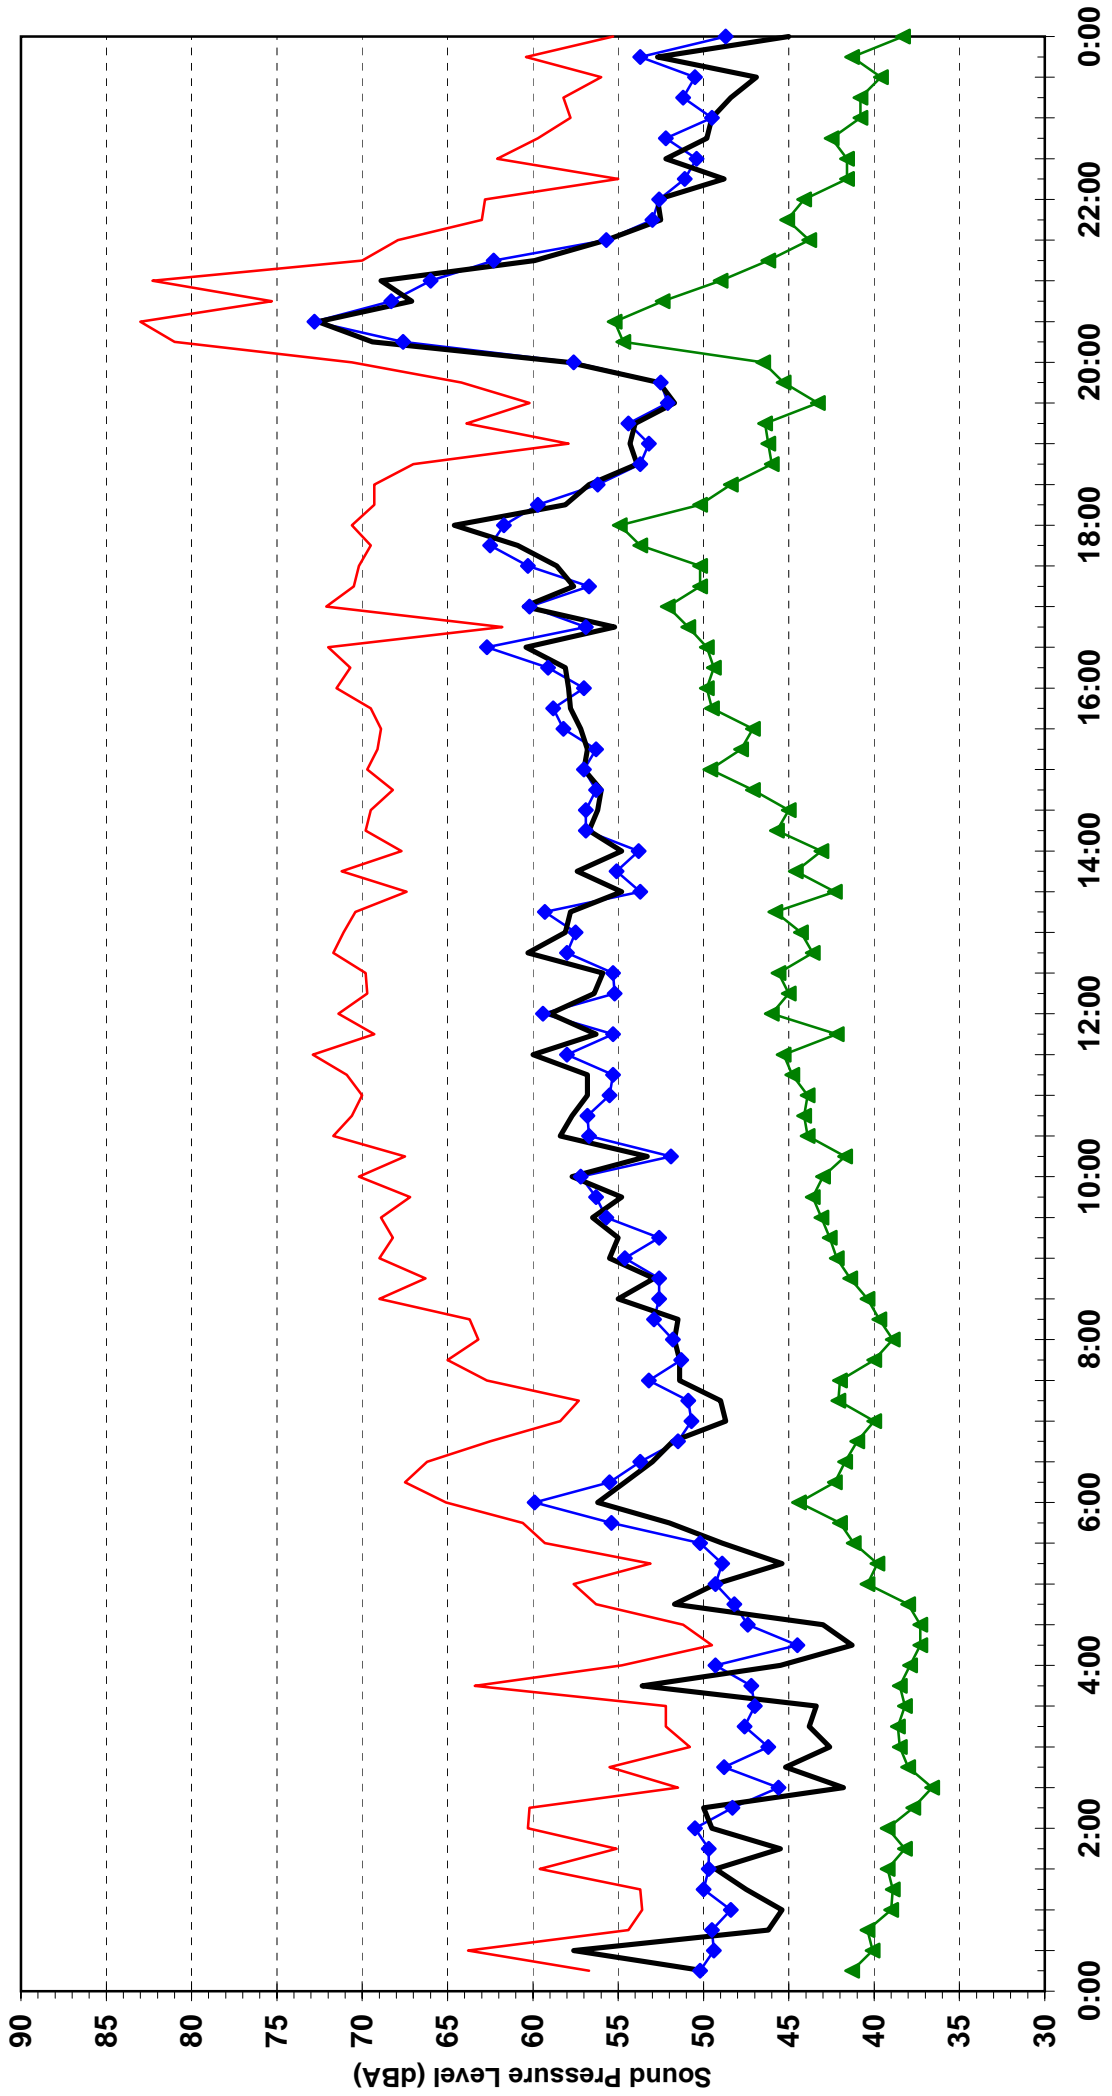

Statistical Ambient Noise Levels
54 Station St, Rooty Hill - Tuesday 31 August 2004

Time of Day (End of 15 Minute Sample Interval)

Statistical Ambient Noise Levels
54 Station St, Rooty Hill - Wednesday 1 September 2004

Time of Day (End of 15 Minute Sample Interval)

Statistical Ambient Noise Levels
54 Station St, Rooty Hill - Thursday 2 September 2004

Time of Day (End of 15 Minute Sample Interval)

Statistical Ambient Noise Levels
54 Station St, Rooty Hill - Friday 3 September 2004

Time of Day (End of 15 Minute Sample Interval)

Statistical Ambient Noise Levels
54 Station St, Rooty Hill - Saturday 4 September 2004

Time of Day (End of 15 Minute Sample Interval)

Statistical Ambient Noise Levels
54 Station St, Rooty Hill - Sunday 5 September 2004

Time of Day (End of 15 Minute Sample Interval)

Statistical Ambient Noise Levels
54 Station St, Rooty Hill - Monday 6 September 2004

Time of Day (End of 15 Minute Sample Interval)

Statistical Ambient Noise Levels
54 Station St, Rooty Hill - Tuesday 7 September 2004