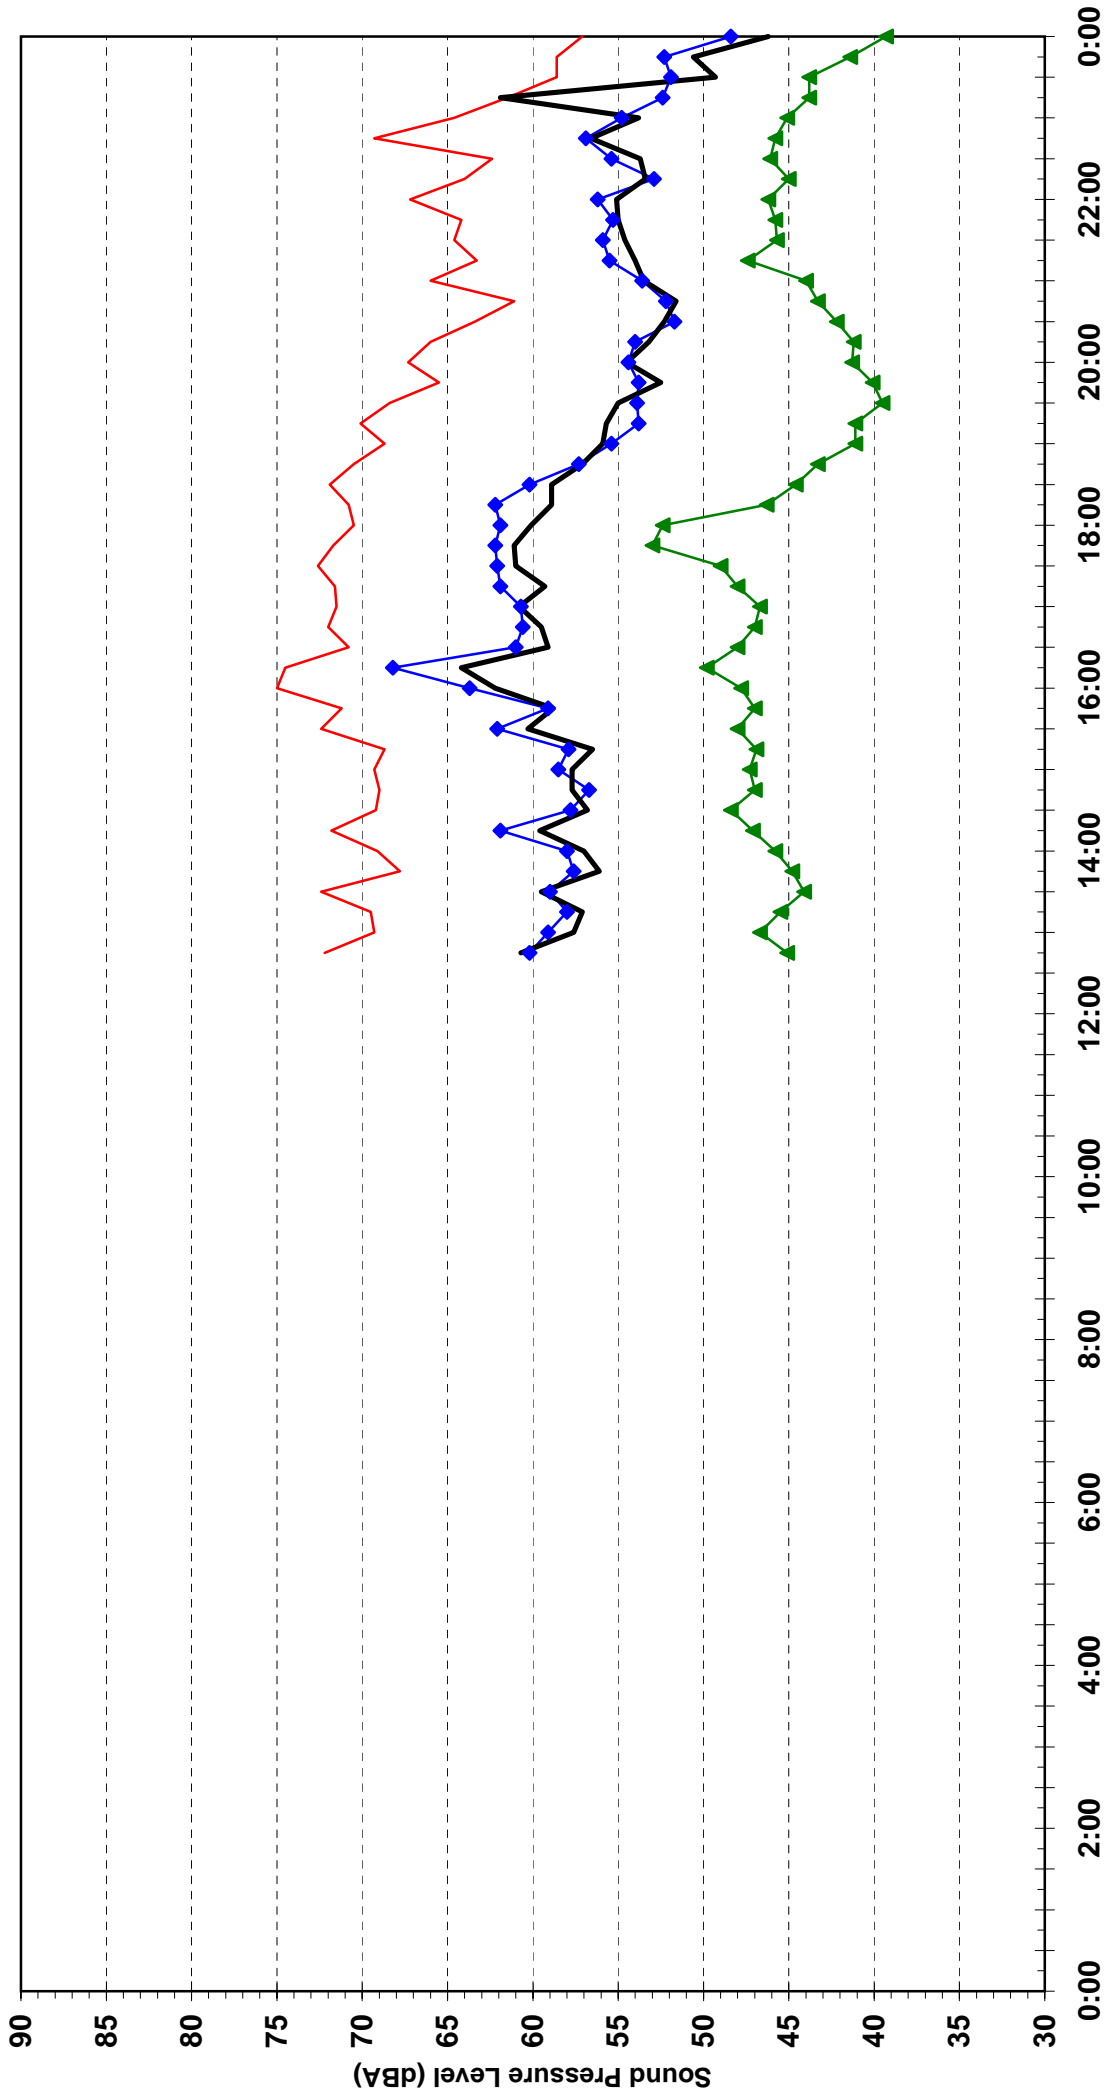

Statistical Ambient Noise Levels
54 Station St, Rooty Hill - Tuesday 31 August 2004

Time of Day (End of 15 Minute Sample Interval)

Statistical Ambient Noise Levels
54 Station St, Rooty Hill - Wednesday 1 September 2004

Time of Day (End of 15 Minute Sample Interval)

Statistical Ambient Noise Levels
54 Station St, Rooty Hill - Thursday 2 September 2004

Time of Day (End of 15 Minute Sample Interval)

Statistical Ambient Noise Levels
54 Station St, Rooty Hill - Friday 3 September 2004

Time of Day (End of 15 Minute Sample Interval)

Statistical Ambient Noise Levels
54 Station St, Rooty Hill - Saturday 4 September 2004

Time of Day (End of 15 Minute Sample Interval)

Statistical Ambient Noise Levels
54 Station St, Rooty Hill - Sunday 5 September 2004

Time of Day (End of 15 Minute Sample Interval)

Statistical Ambient Noise Levels
54 Station St, Rooty Hill - Wednesday 8 September 2004

Time of Day (End of 15 Minute Sample Interval)