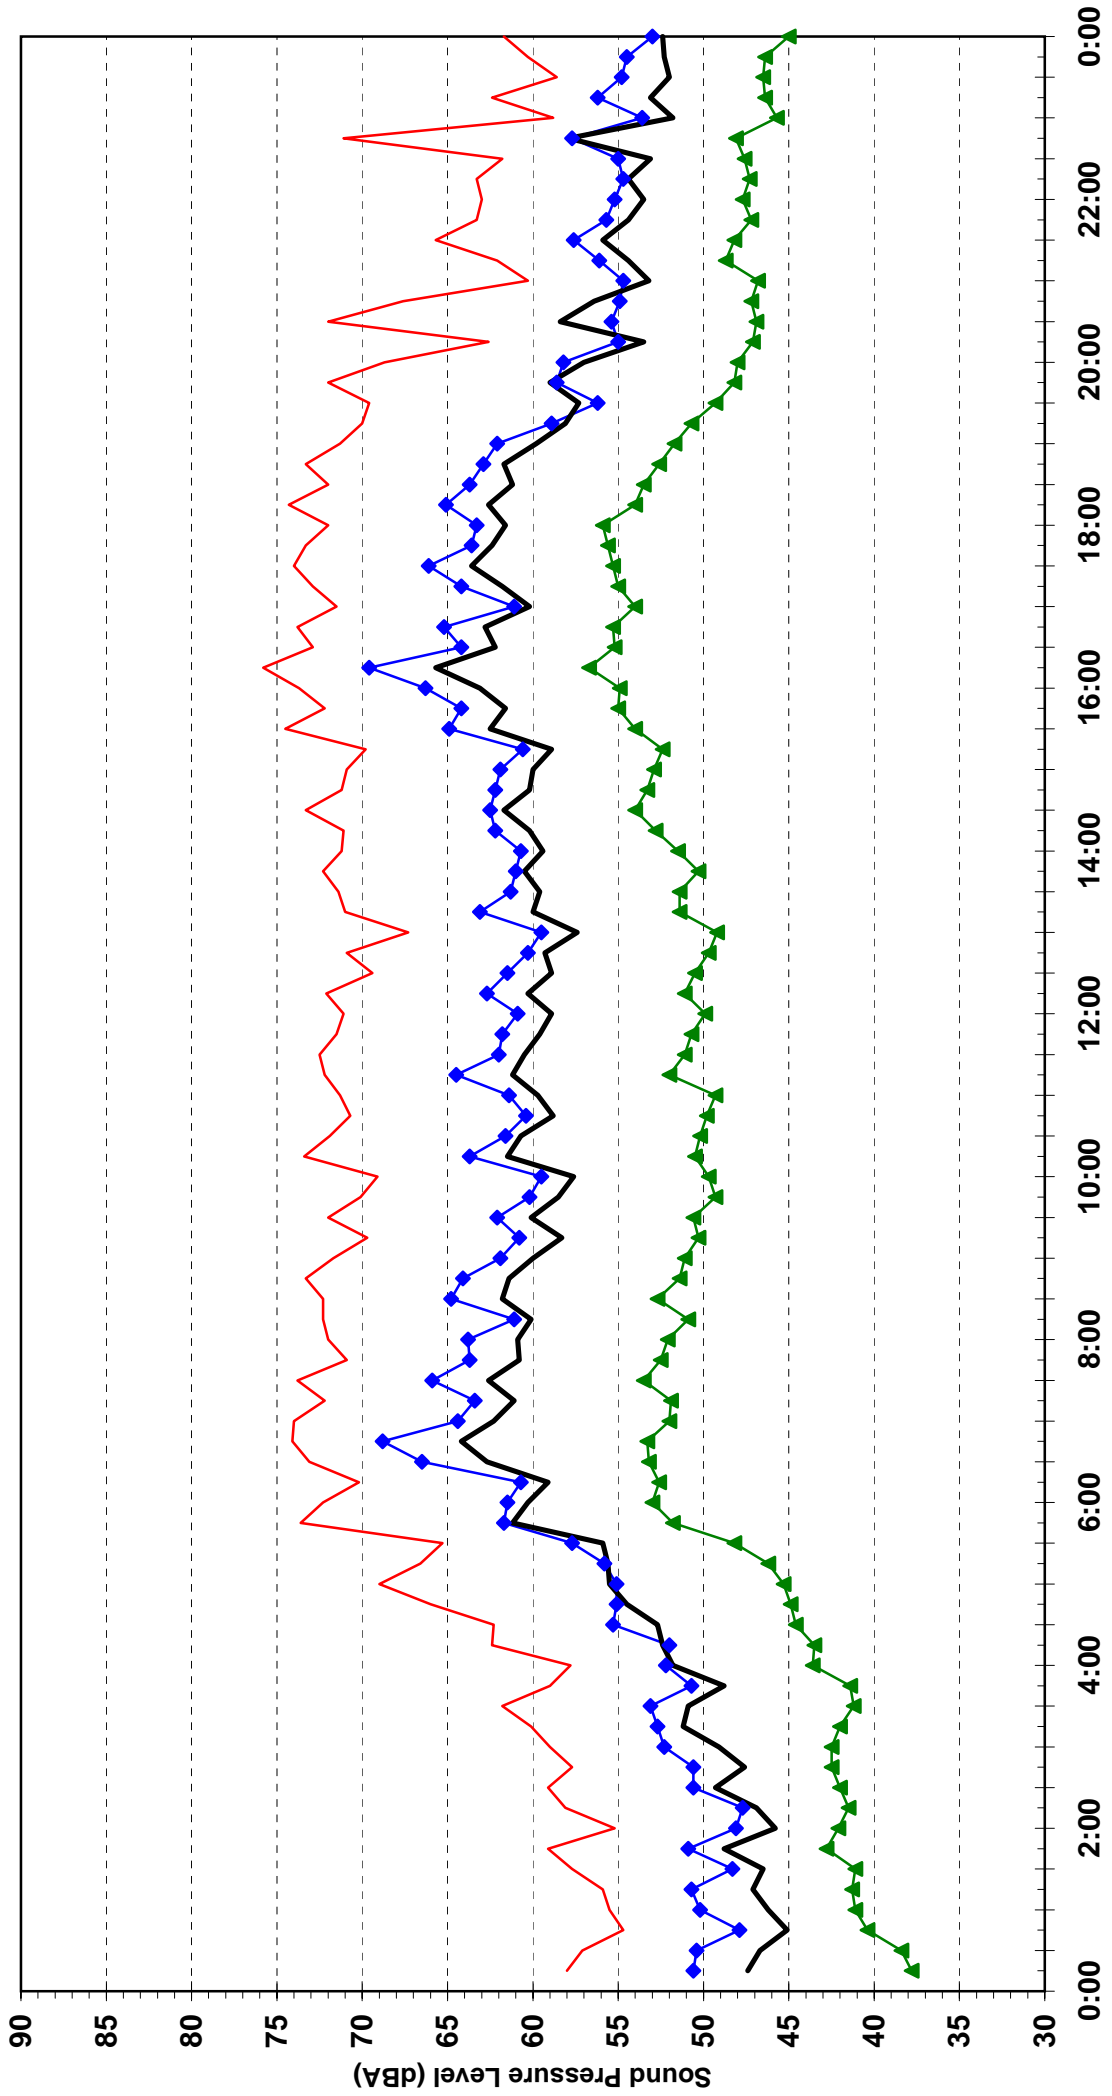

Statistical Ambient Noise Levels
54 Station St, Rooty Hill - Tuesday 31 August 2004

Time of Day (End of 15 Minute Sample Interval)

Statistical Ambient Noise Levels
54 Station St, Rooty Hill - Wednesday 1 September 2004

Time of Day (End of 15 Minute Sample Interval)

Statistical Ambient Noise Levels
54 Station St, Rooty Hill - Thursday 2 September 2004

Time of Day (End of 15 Minute Sample Interval)

Statistical Ambient Noise Levels
54 Station St, Rooty Hill - Friday 3 September 2004

Time of Day (End of 15 Minute Sample Interval)

Statistical Ambient Noise Levels
54 Station St, Rooty Hill - Saturday 4 September 2004

Time of Day (End of 15 Minute Sample Interval)

Statistical Ambient Noise Levels
54 Station St, Rooty Hill - Sunday 5 September 2004

Time of Day (End of 15 Minute Sample Interval)

Statistical Ambient Noise Levels
54 Station St, Rooty Hill - Monday 6 September 2004

Time of Day (End of 15 Minute Sample Interval)

Statistical Ambient Noise Levels
54 Station St, Rooty Hill - Tuesday 7 September 2004