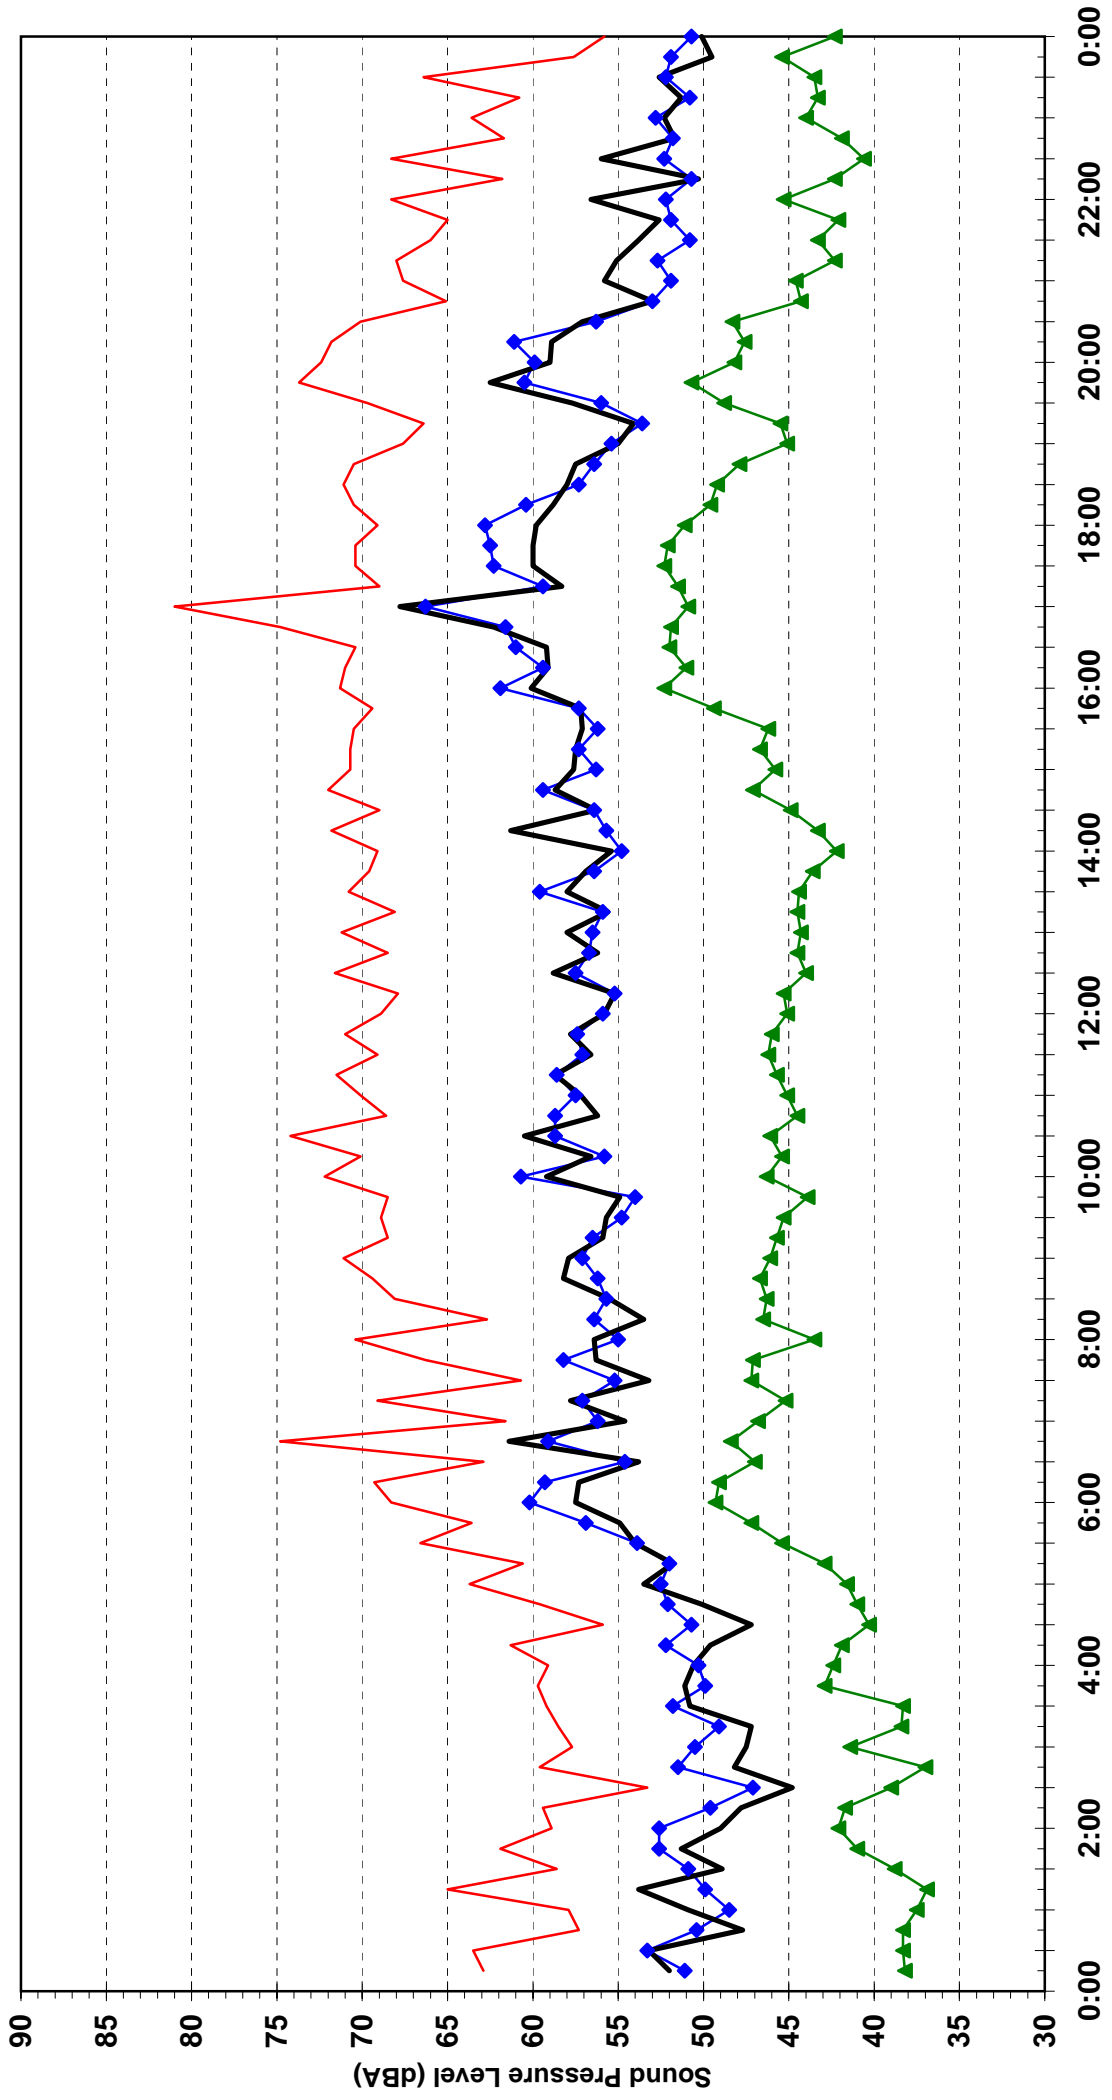

Statistical Ambient Noise Levels
54 Station St, Rooty Hill - Tuesday 31 August 2004

Time of Day (End of 15 Minute Sample Interval)

Statistical Ambient Noise Levels
54 Station St, Rooty Hill - Wednesday 1 September 2004

Time of Day (End of 15 Minute Sample Interval)

Statistical Ambient Noise Levels
54 Station St, Rooty Hill - Thursday 2 September 2004

Time of Day (End of 15 Minute Sample Interval)

Statistical Ambient Noise Levels
54 Station St, Rooty Hill - Friday 3 September 2004

Time of Day (End of 15 Minute Sample Interval)

Statistical Ambient Noise Levels
54 Station St, Rooty Hill - Saturday 4 September 2004

Time of Day (End of 15 Minute Sample Interval)

Statistical Ambient Noise Levels
54 Station St, Rooty Hill - Sunday 5 September 2004

Time of Day (End of 15 Minute Sample Interval)

Statistical Ambient Noise Levels
54 Station St, Rooty Hill - Monday 6 September 2004

Time of Day (End of 15 Minute Sample Interval)

Statistical Ambient Noise Levels
54 Station St, Rooty Hill - Tuesday 7 September 2004