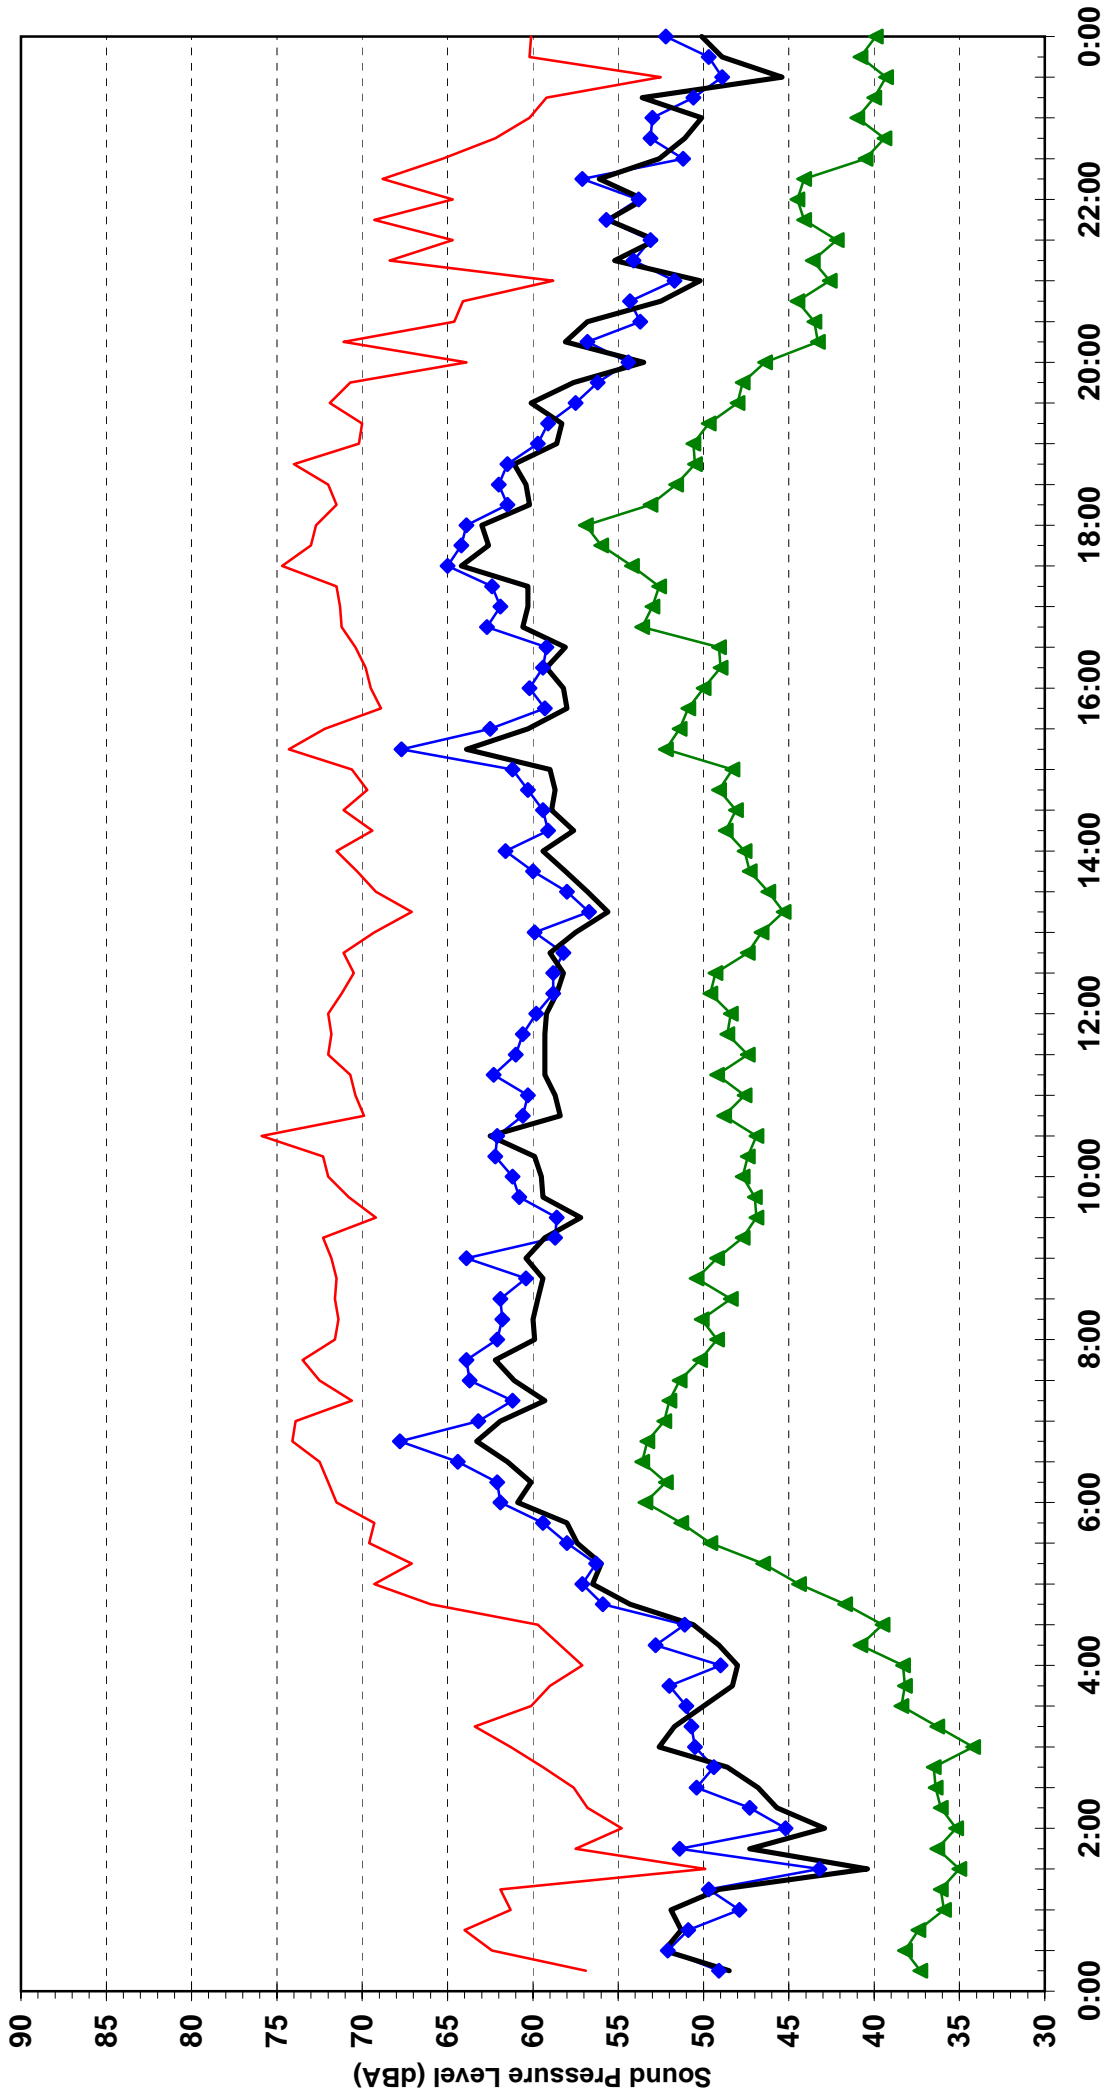

Statistical Ambient Noise Levels
54 Station St, Rooty Hill - Tuesday 31 August 2004

Time of Day (End of 15 Minute Sample Interval)

Statistical Ambient Noise Levels
54 Station St, Rooty Hill - Wednesday 1 September 2004

Time of Day (End of 15 Minute Sample Interval)

Statistical Ambient Noise Levels
54 Station St, Rooty Hill - Thursday 2 September 2004

Time of Day (End of 15 Minute Sample Interval)

Statistical Ambient Noise Levels
54 Station St, Rooty Hill - Friday 3 September 2004

Time of Day (End of 15 Minute Sample Interval)

Statistical Ambient Noise Levels
54 Station St, Rooty Hill - Saturday 4 September 2004

Time of Day (End of 15 Minute Sample Interval)

Statistical Ambient Noise Levels
54 Station St, Rooty Hill - Sunday 5 September 2004

Time of Day (End of 15 Minute Sample Interval)

Statistical Ambient Noise Levels
54 Station St, Rooty Hill - Monday 6 September 2004

Time of Day (End of 15 Minute Sample Interval)

Statistical Ambient Noise Levels
54 Station St, Rooty Hill - Tuesday 7 September 2004