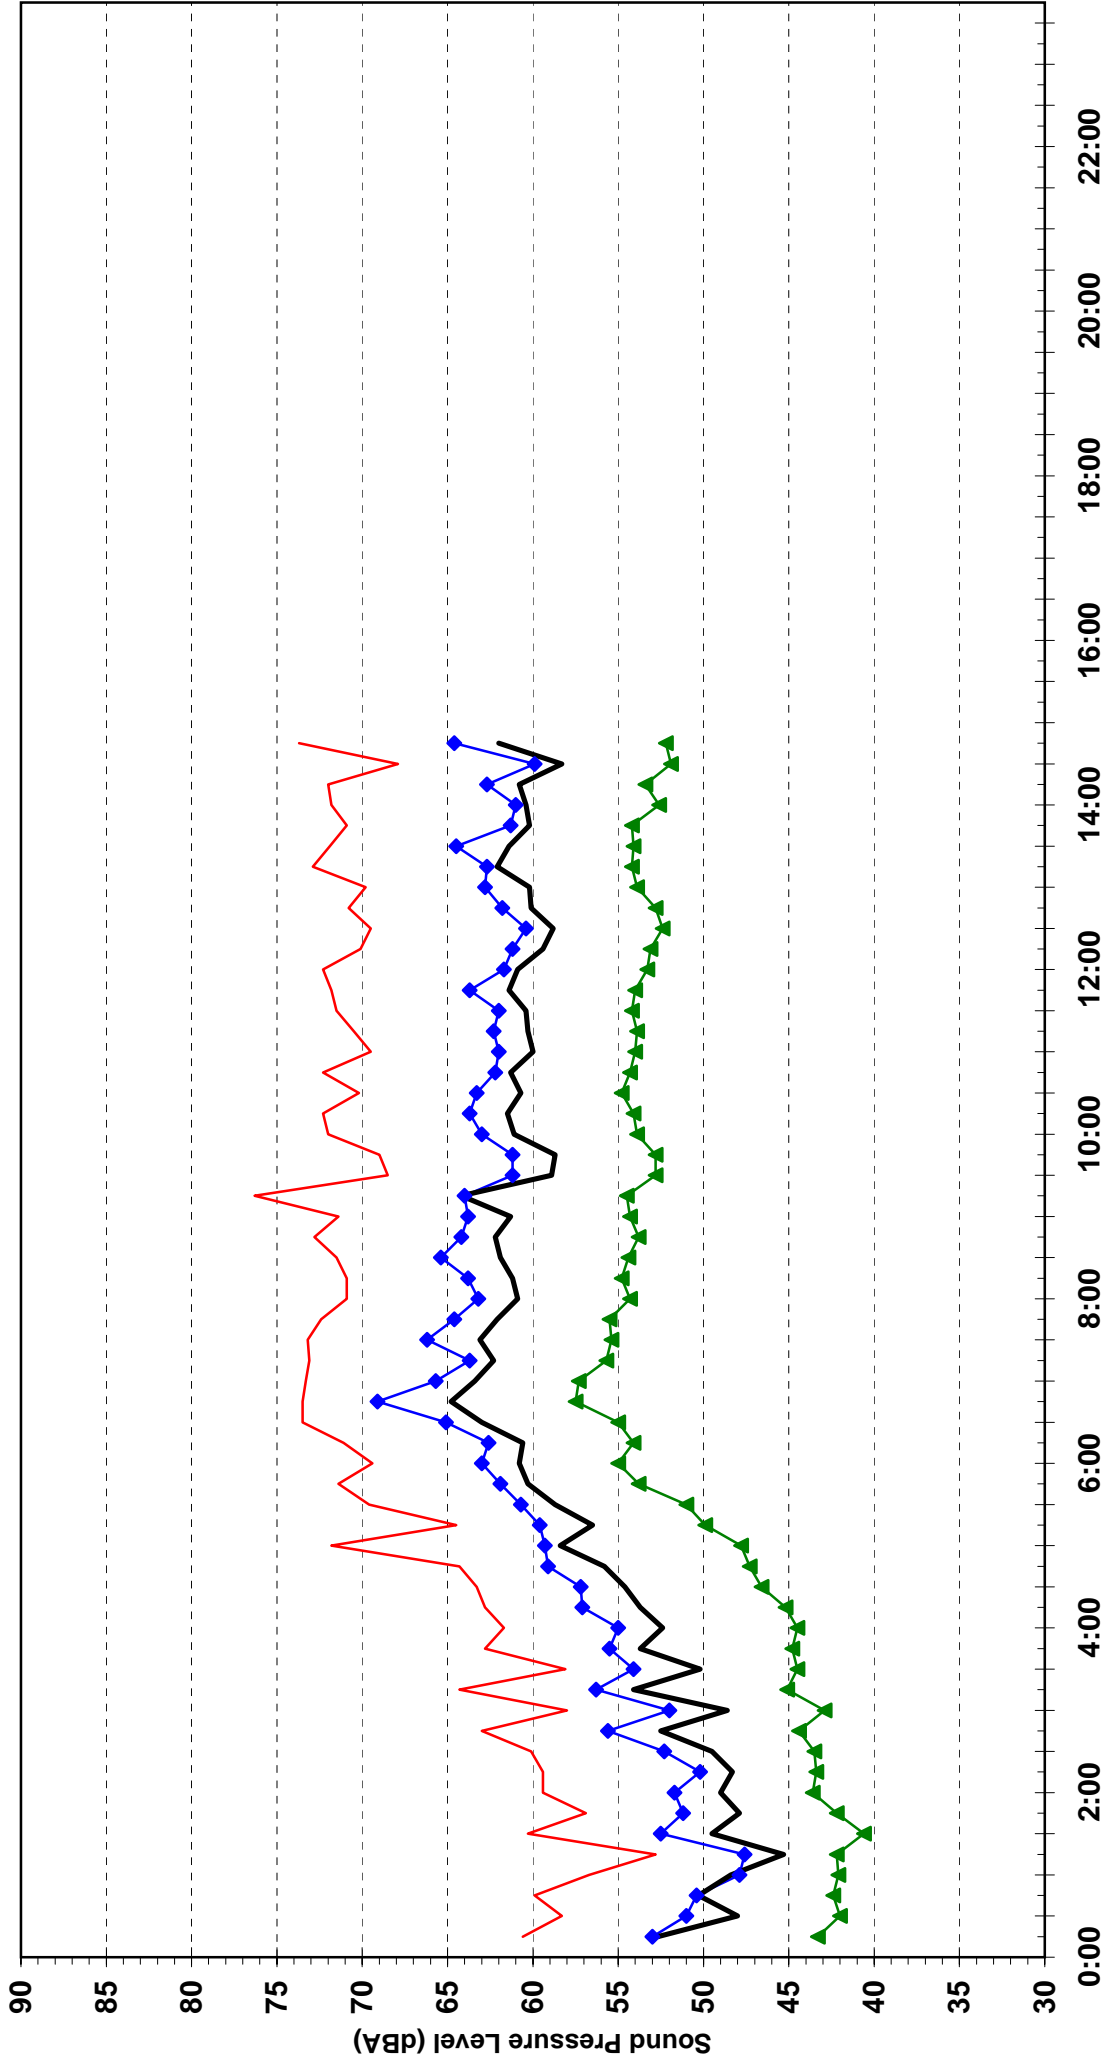

Statistical Ambient Noise Levels
54 Station St, Rooty Hill - Wednesday 8 September 2004

Time of Day (End of 15 Minute Sample Interval)