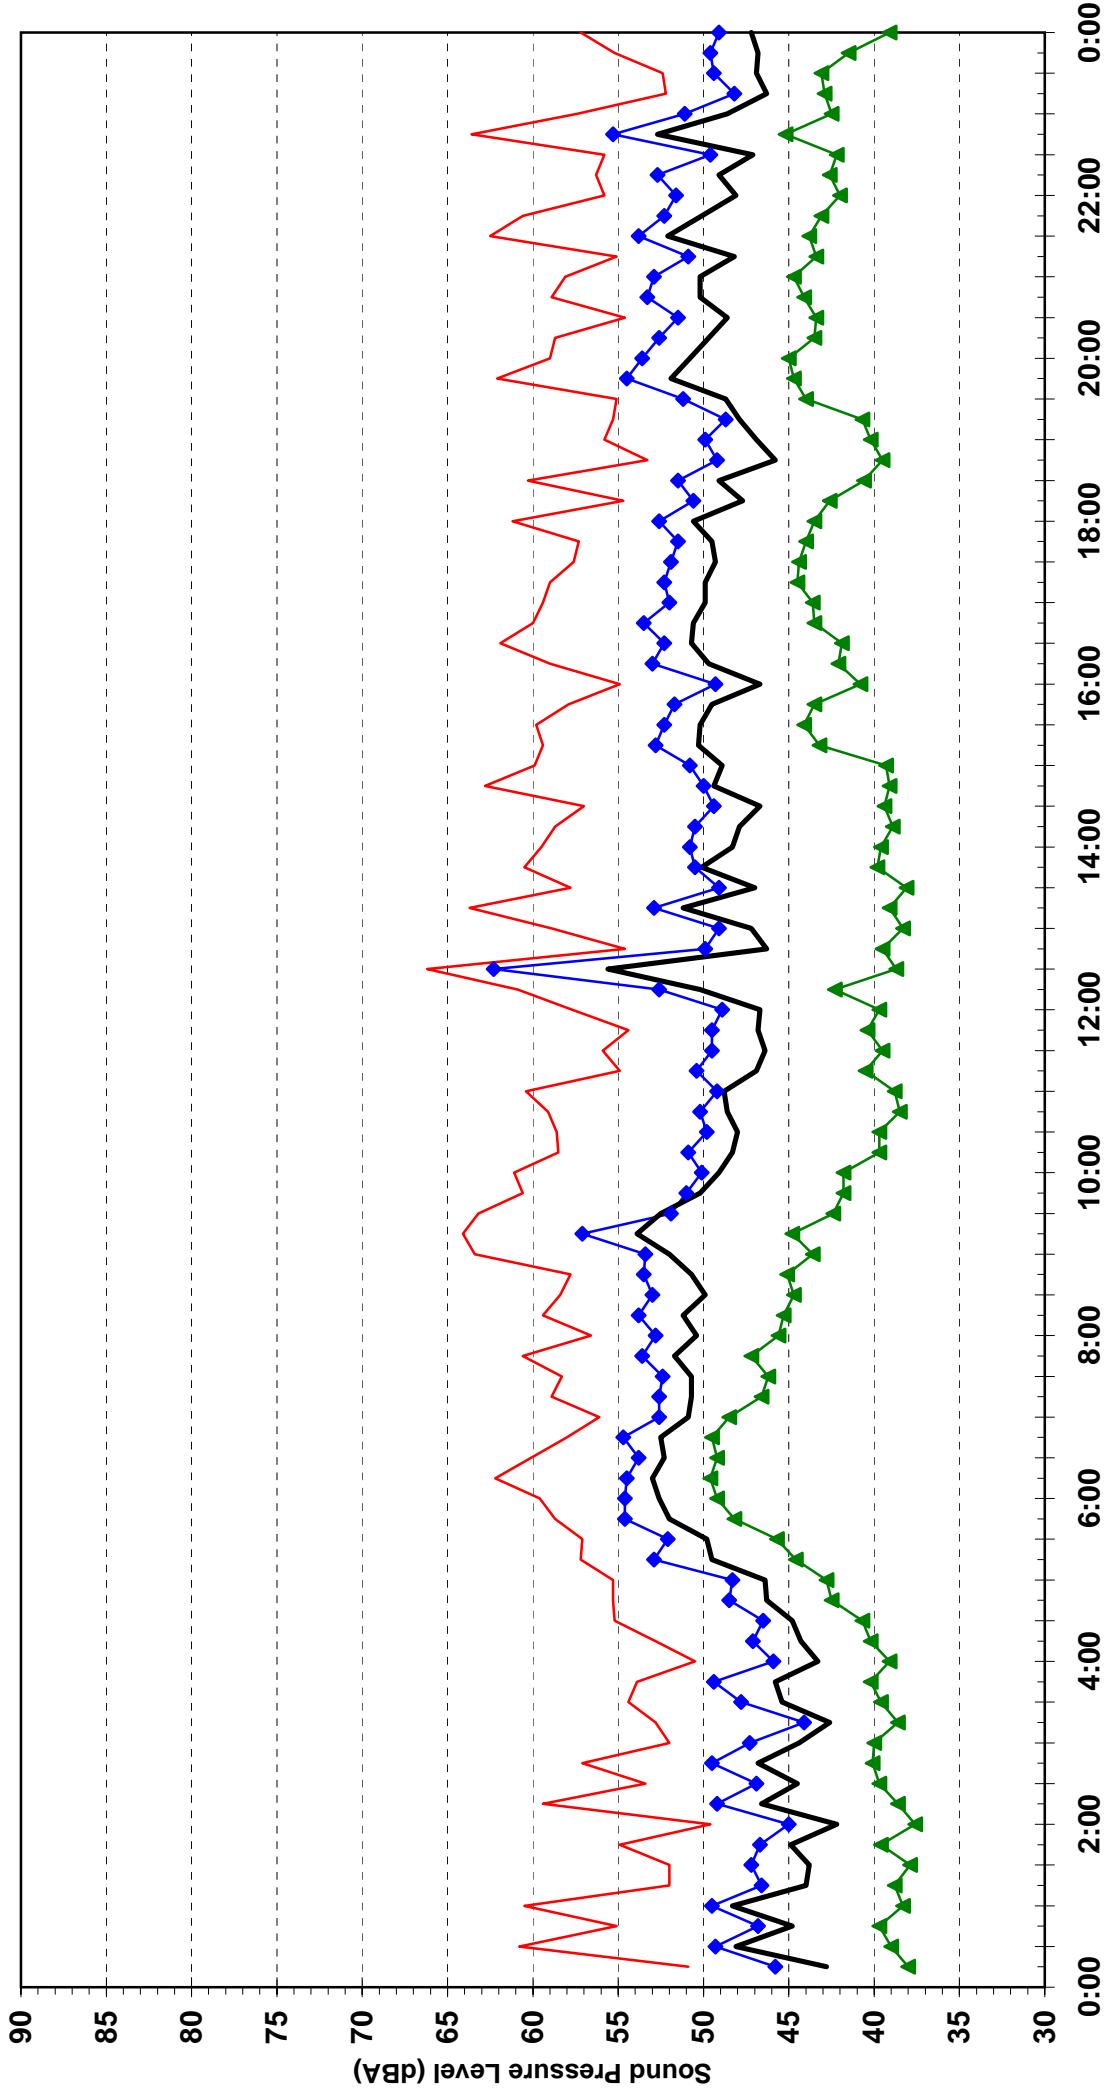

Time of Day (End of 15 Minute Sample Interval)

Statistical Ambient Noise Levels
11 Crawford Road, Doonside - Thursday 2 September 2004

Statistical Ambient Noise Levels
11 Crawford Road, Doonside - Friday 3 September 2004

Statistical Ambient Noise Levels
11 Crawford Road, Doonside - Saturday 4 September 2004

Time of Day (End of 15 Minute Sample Interval)

Statistical Ambient Noise Levels
11 Crawford Road, Doonside - Sunday 5 September 2004

Time of Day (End of 15 Minute Sample Interval)

Statistical Ambient Noise Levels
11 Crawford Road, Doonside - Monday 6 September 2004

Time of Day (End of 15 Minute Sample Interval)

Statistical Ambient Noise Levels
11 Crawford Road, Doonside - Tuesday 7 September 2004