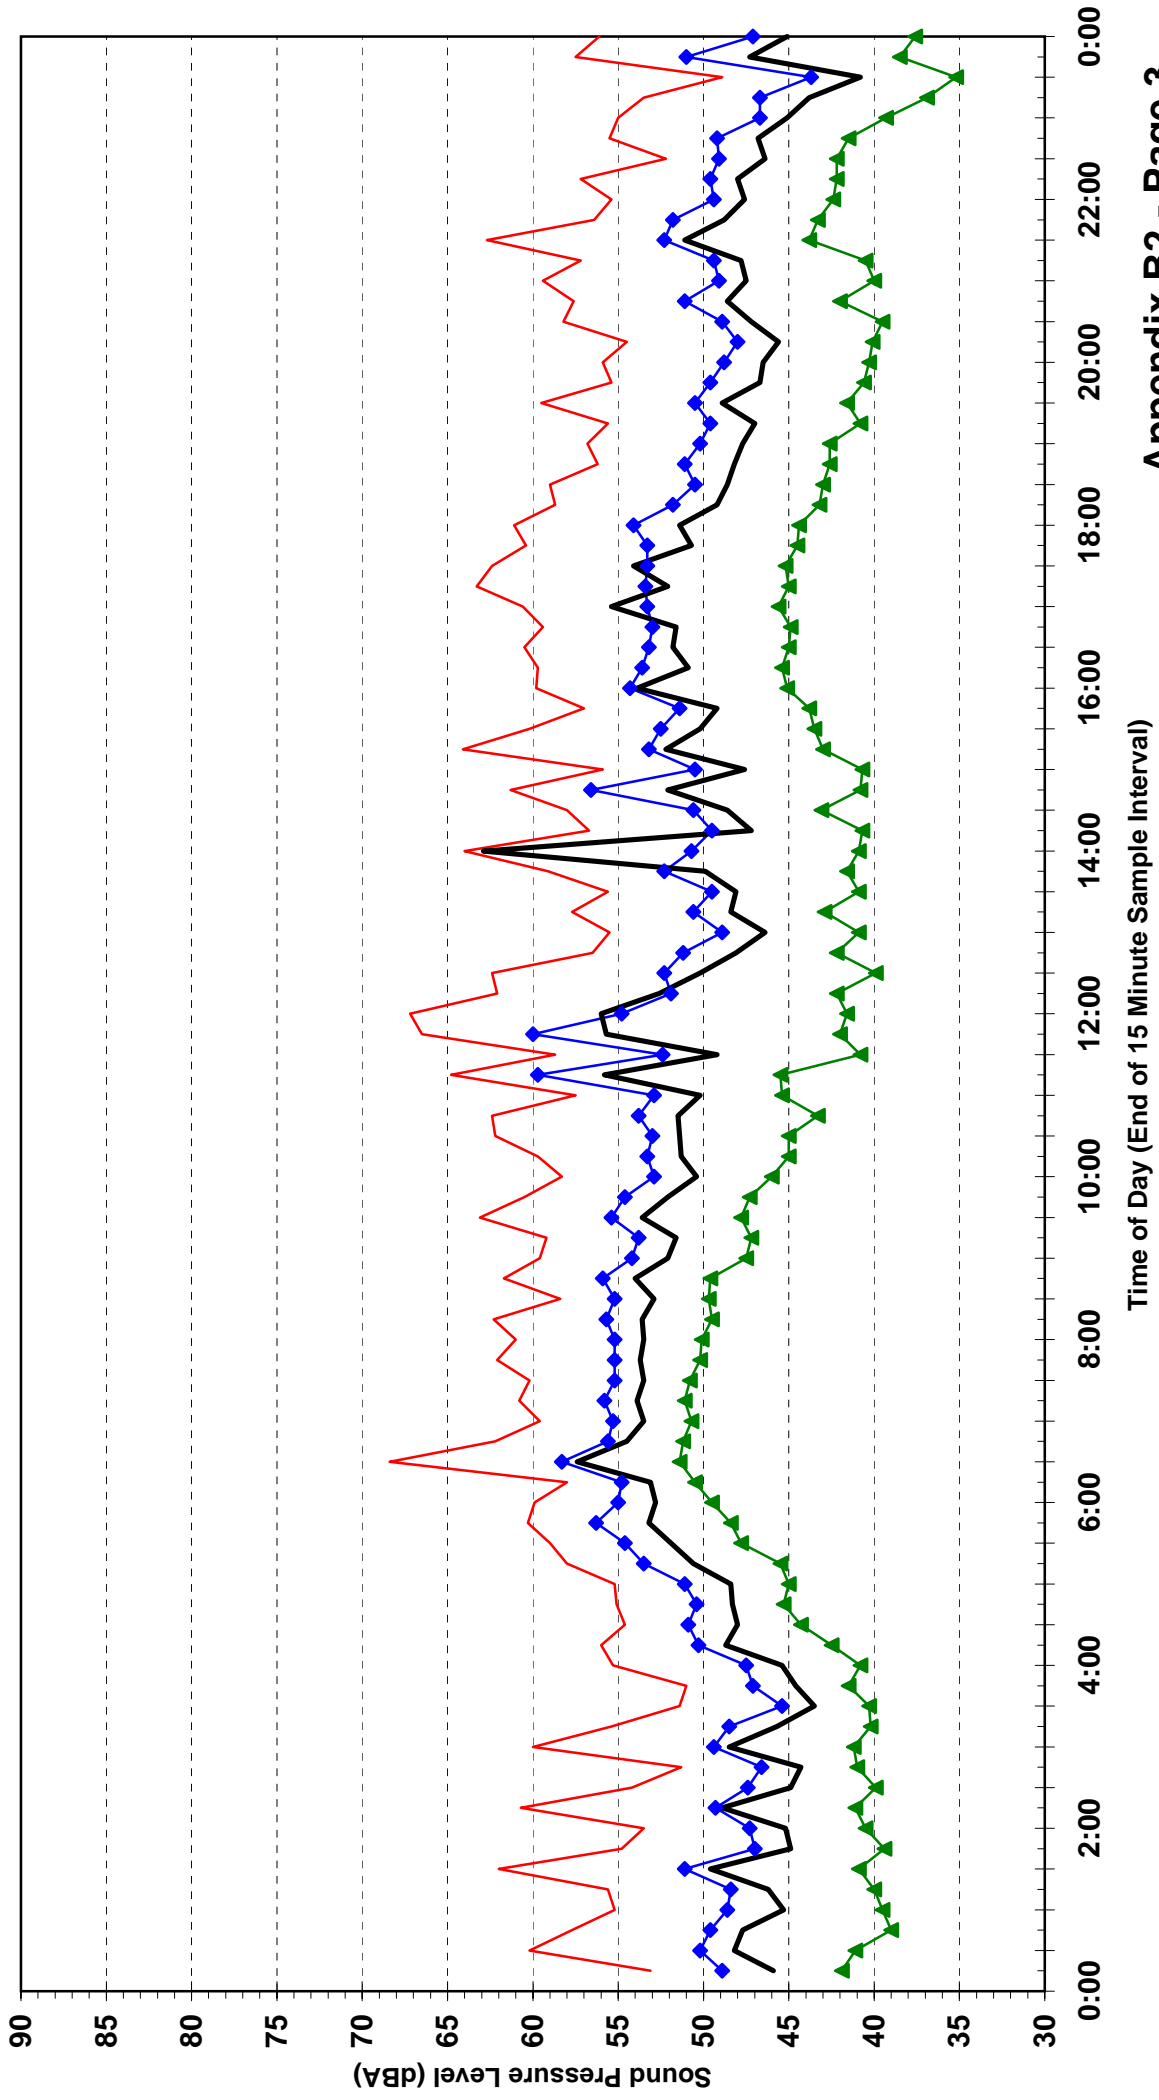

Statistical Ambient Noise Levels
11 Crawford Road, Doonside - Tuesday 31 August 2004

Time of Day (End of 15 Minute Sample Interval)

Statistical Ambient Noise Levels
11 Crawford Road, Doonside - Wednesday 1 September 2004

Time of Day (End of 15 Minute Sample Interval)

Statistical Ambient Noise Levels
11 Crawford Road, Doonside - Thursday 2 September 2004

Statistical Ambient Noise Levels
11 Crawford Road, Doonside - Friday 3 September 2004

Statistical Ambient Noise Levels
11 Crawford Road, Doonside - Saturday 4 September 2004

Time of Day (End of 15 Minute Sample Interval)

Statistical Ambient Noise Levels
11 Crawford Road, Doonside - Sunday 5 September 2004

Time of Day (End of 15 Minute Sample Interval)

Statistical Ambient Noise Levels
11 Crawford Road, Doonside - Monday 6 September 2004

Time of Day (End of 15 Minute Sample Interval)

Statistical Ambient Noise Levels
11 Crawford Road, Doonside - Tuesday 7 September 2004