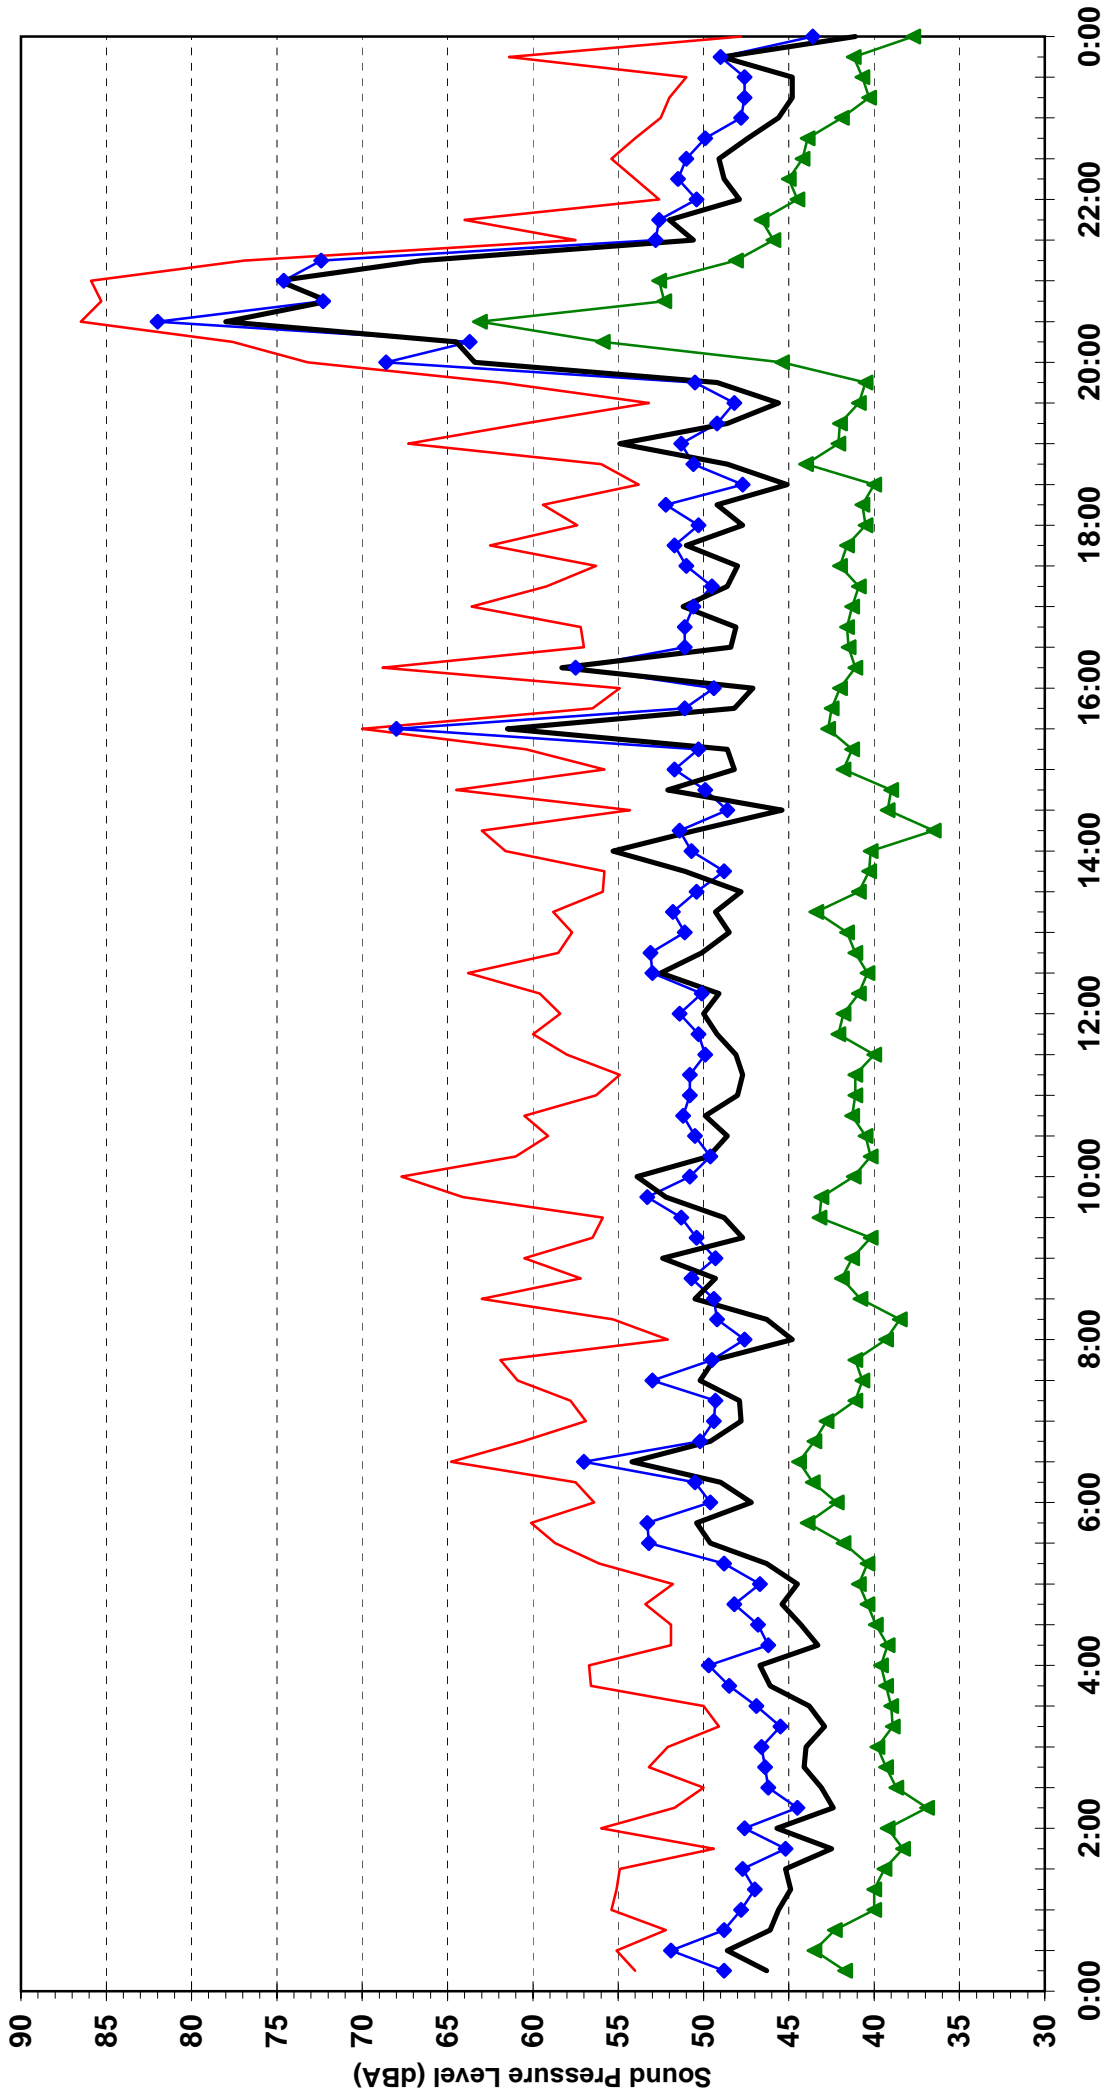

Statistical Ambient Noise Levels
11 Crawford Road, Doonside - Tuesday 31 August 2004

Time of Day (End of 15 Minute Sample Interval)

Statistical Ambient Noise Levels
11 Crawford Road, Doonside - Wednesday 1 September 2004

Time of Day (End of 15 Minute Sample Interval)

Statistical Ambient Noise Levels
11 Crawford Road, Doonside - Thursday 2 September 2004

Statistical Ambient Noise Levels
11 Crawford Road, Doonside - Friday 3 September 2004

Statistical Ambient Noise Levels
11 Crawford Road, Doonside - Saturday 4 September 2004

Time of Day (End of 15 Minute Sample Interval)

Statistical Ambient Noise Levels
11 Crawford Road, Doonside - Sunday 5 September 2004

Time of Day (End of 15 Minute Sample Interval)

Statistical Ambient Noise Levels
11 Crawford Road, Doonside - Monday 6 September 2004

Time of Day (End of 15 Minute Sample Interval)

Statistical Ambient Noise Levels
11 Crawford Road, Doonside - Tuesday 7 September 2004