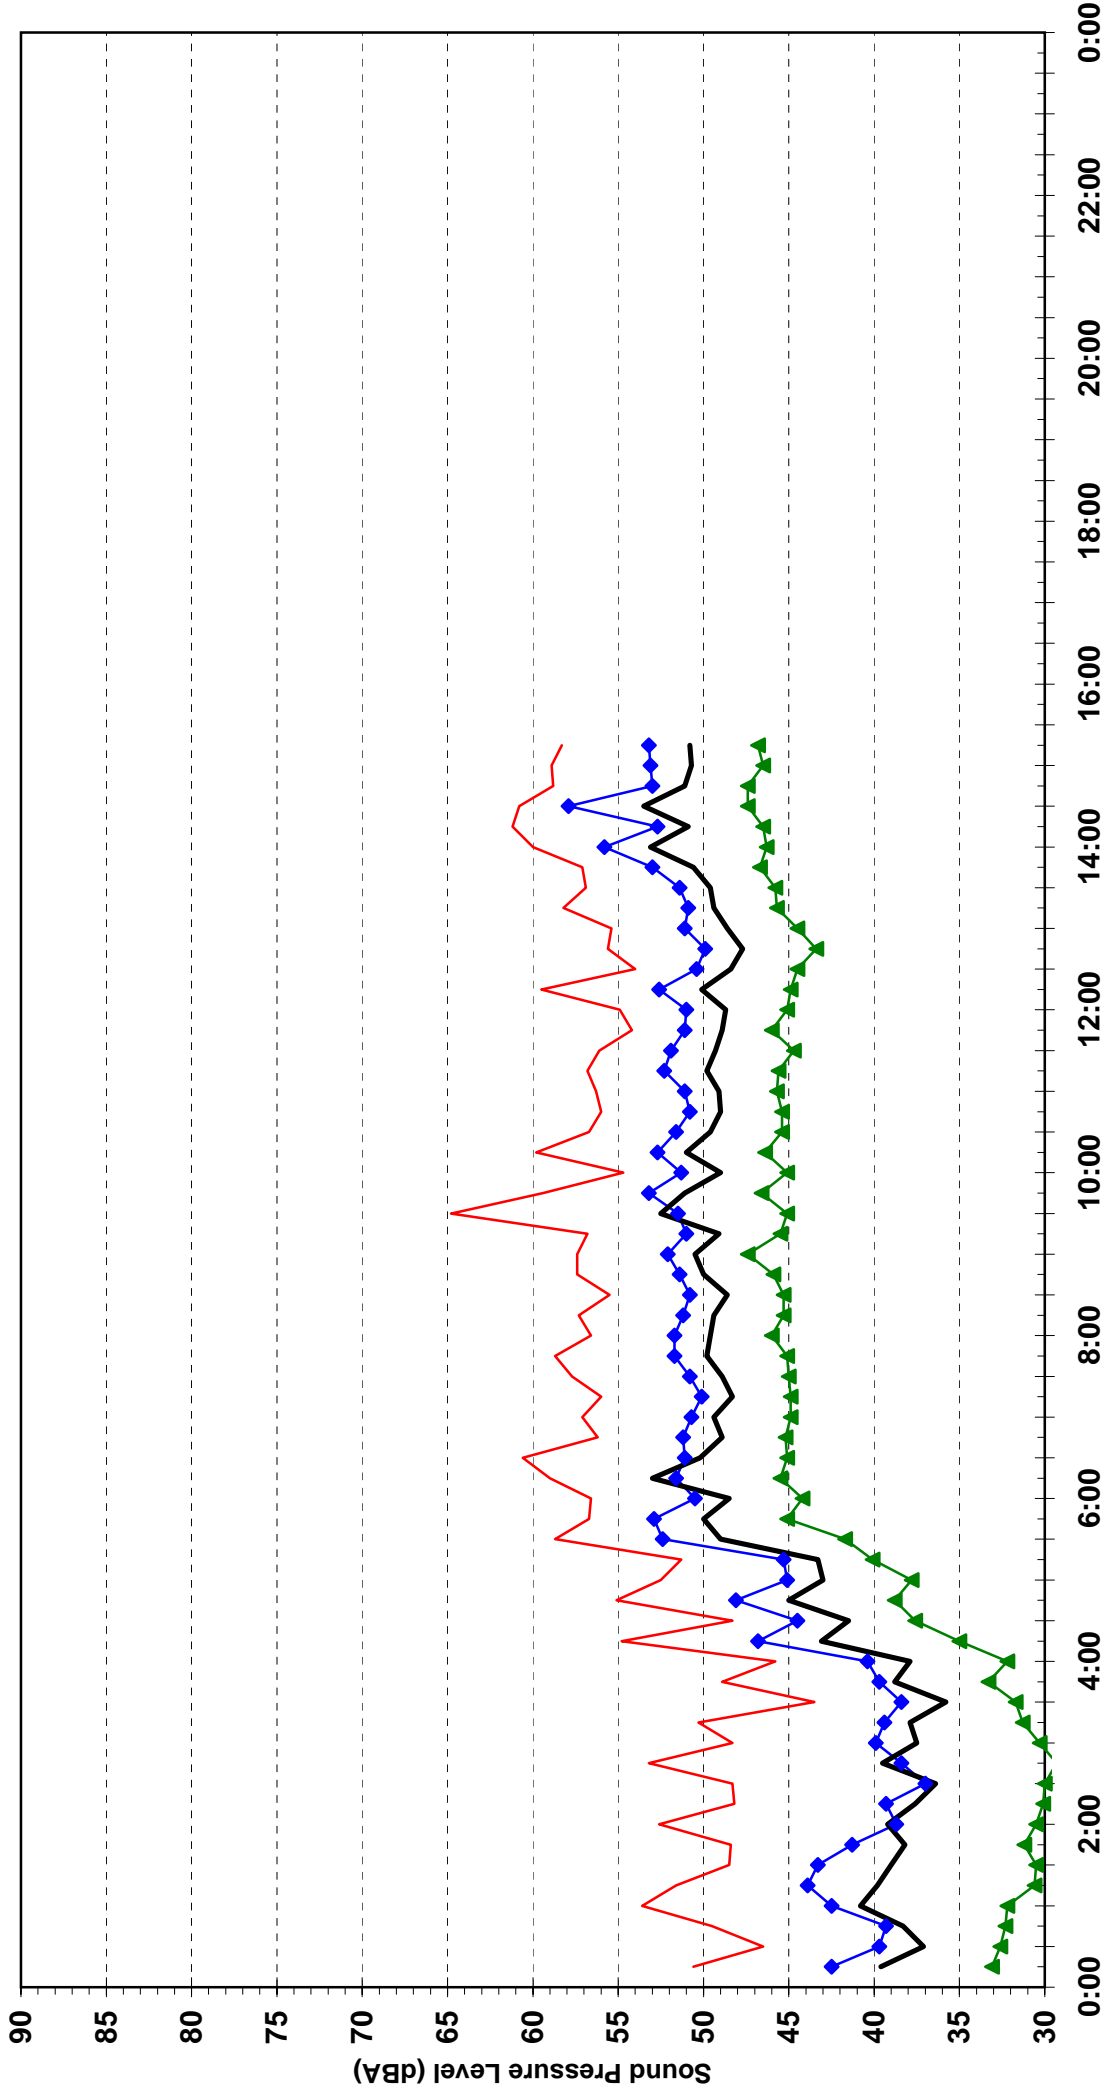

Time of Day (End of 15 Minute Sample Interval)

Statistical Ambient Noise Levels
11 Crawford Road, Doonside - Thursday 2 September 2004

Statistical Ambient Noise Levels
11 Crawford Road, Doonside - Friday 3 September 2004

Statistical Ambient Noise Levels
11 Crawford Road, Doonside - Saturday 4 September 2004

Time of Day (End of 15 Minute Sample Interval)

Statistical Ambient Noise Levels
11 Crawford Road, Doonside - Sunday 5 September 2004

Time of Day (End of 15 Minute Sample Interval)

Statistical Ambient Noise Levels
11 Crawford Road, Doonside - Monday 6 September 2004

Time of Day (End of 15 Minute Sample Interval)

Statistical Ambient Noise Levels
11 Crawford Road, Doonside - Tuesday 7 September 2004

Time of Day (End of 15 Minute Sample Interval)

Statistical Ambient Noise Levels
11 Crawford Road, Doonside - Wednesday 8 September 2004

Time of Day (End of 15 Minute Sample Interval)