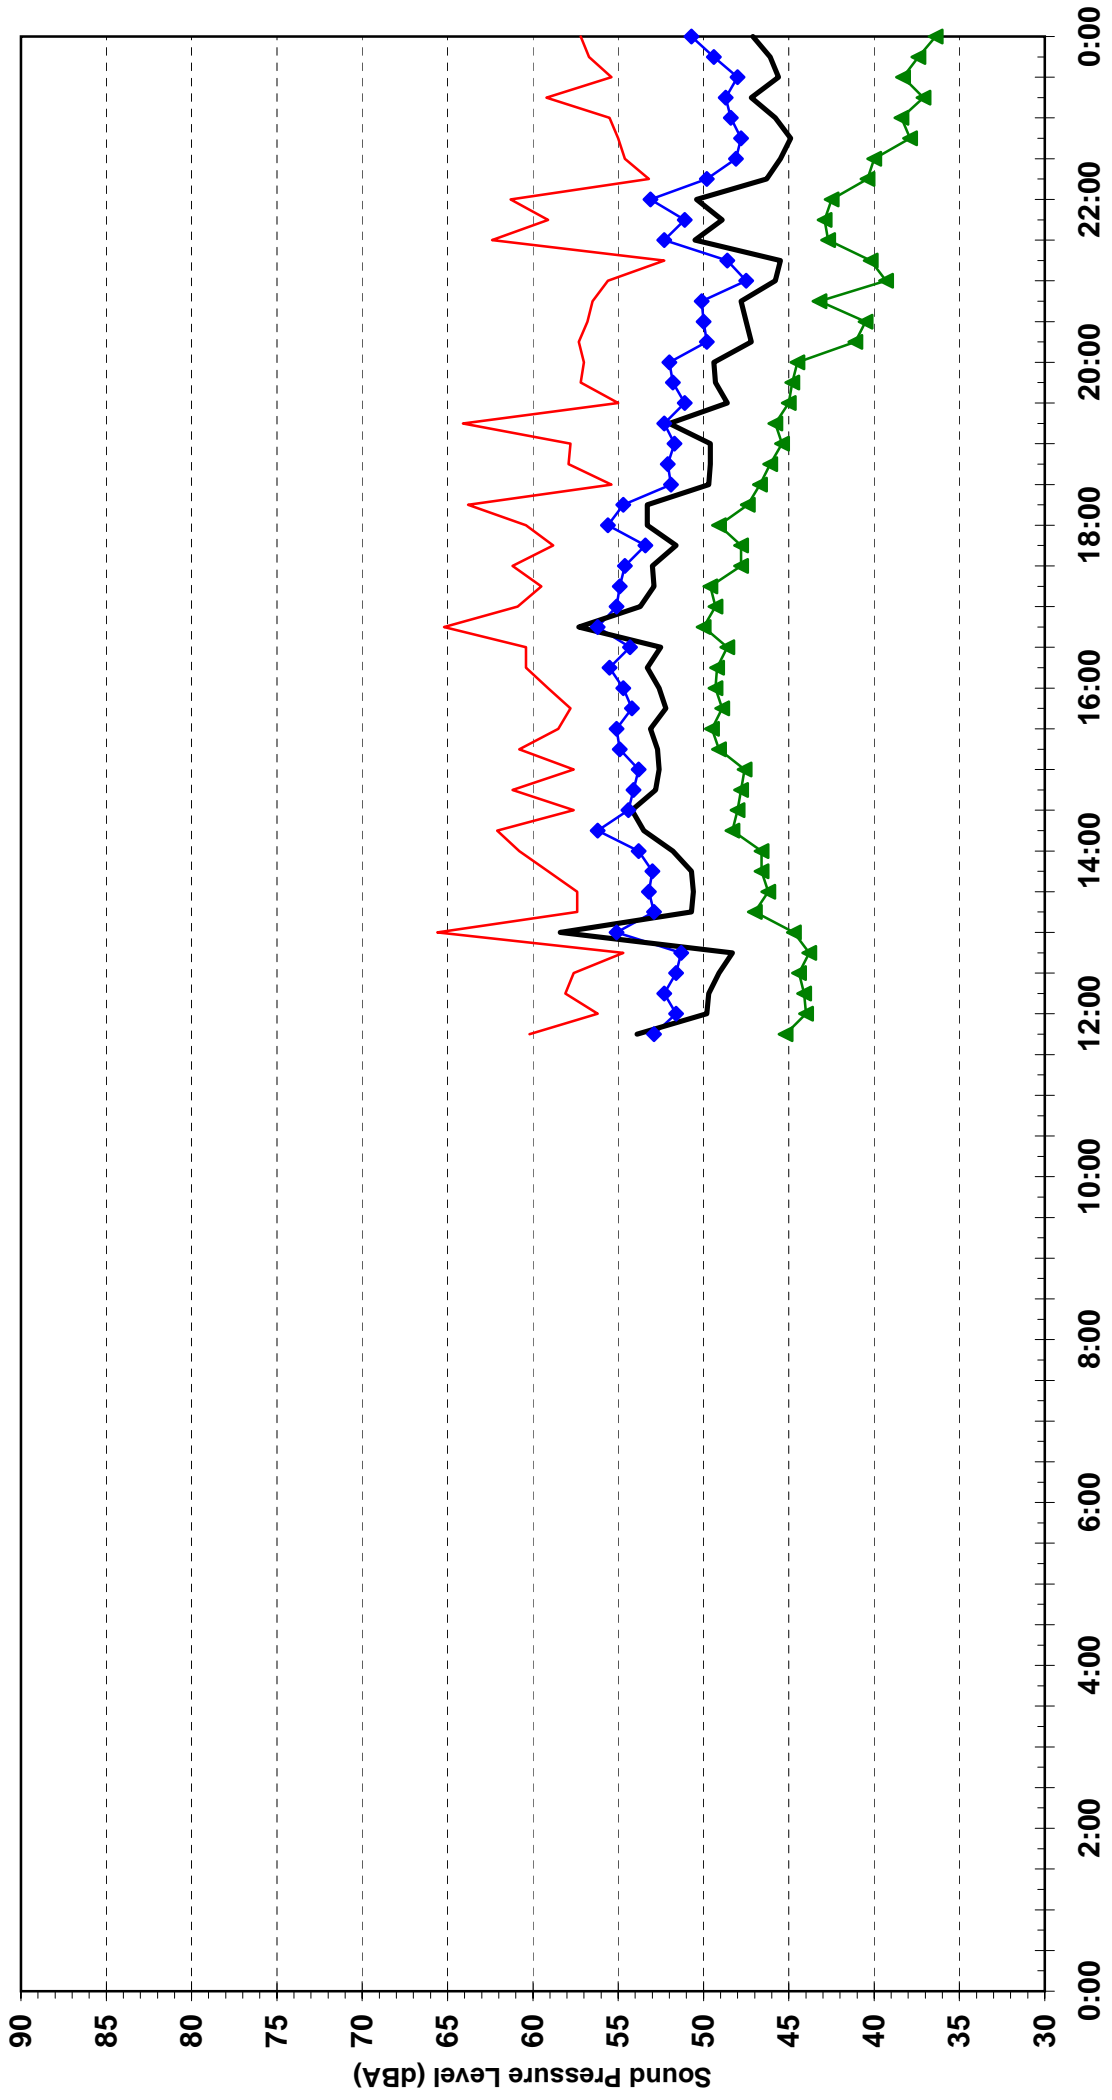

Statistical Ambient Noise Levels
11 Crawford Road, Doonside - Tuesday 31 August 2004

Time of Day (End of 15 Minute Sample Interval)

Statistical Ambient Noise Levels
11 Crawford Road, Doonside - Wednesday 1 September 2004

Time of Day (End of 15 Minute Sample Interval)

Statistical Ambient Noise Levels
11 Crawford Road, Doonside - Thursday 2 September 2004

Statistical Ambient Noise Levels
11 Crawford Road, Doonside - Friday 3 September 2004

Statistical Ambient Noise Levels
11 Crawford Road, Doonside - Saturday 4 September 2004

Time of Day (End of 15 Minute Sample Interval)

Statistical Ambient Noise Levels
11 Crawford Road, Doonside - Sunday 5 September 2004