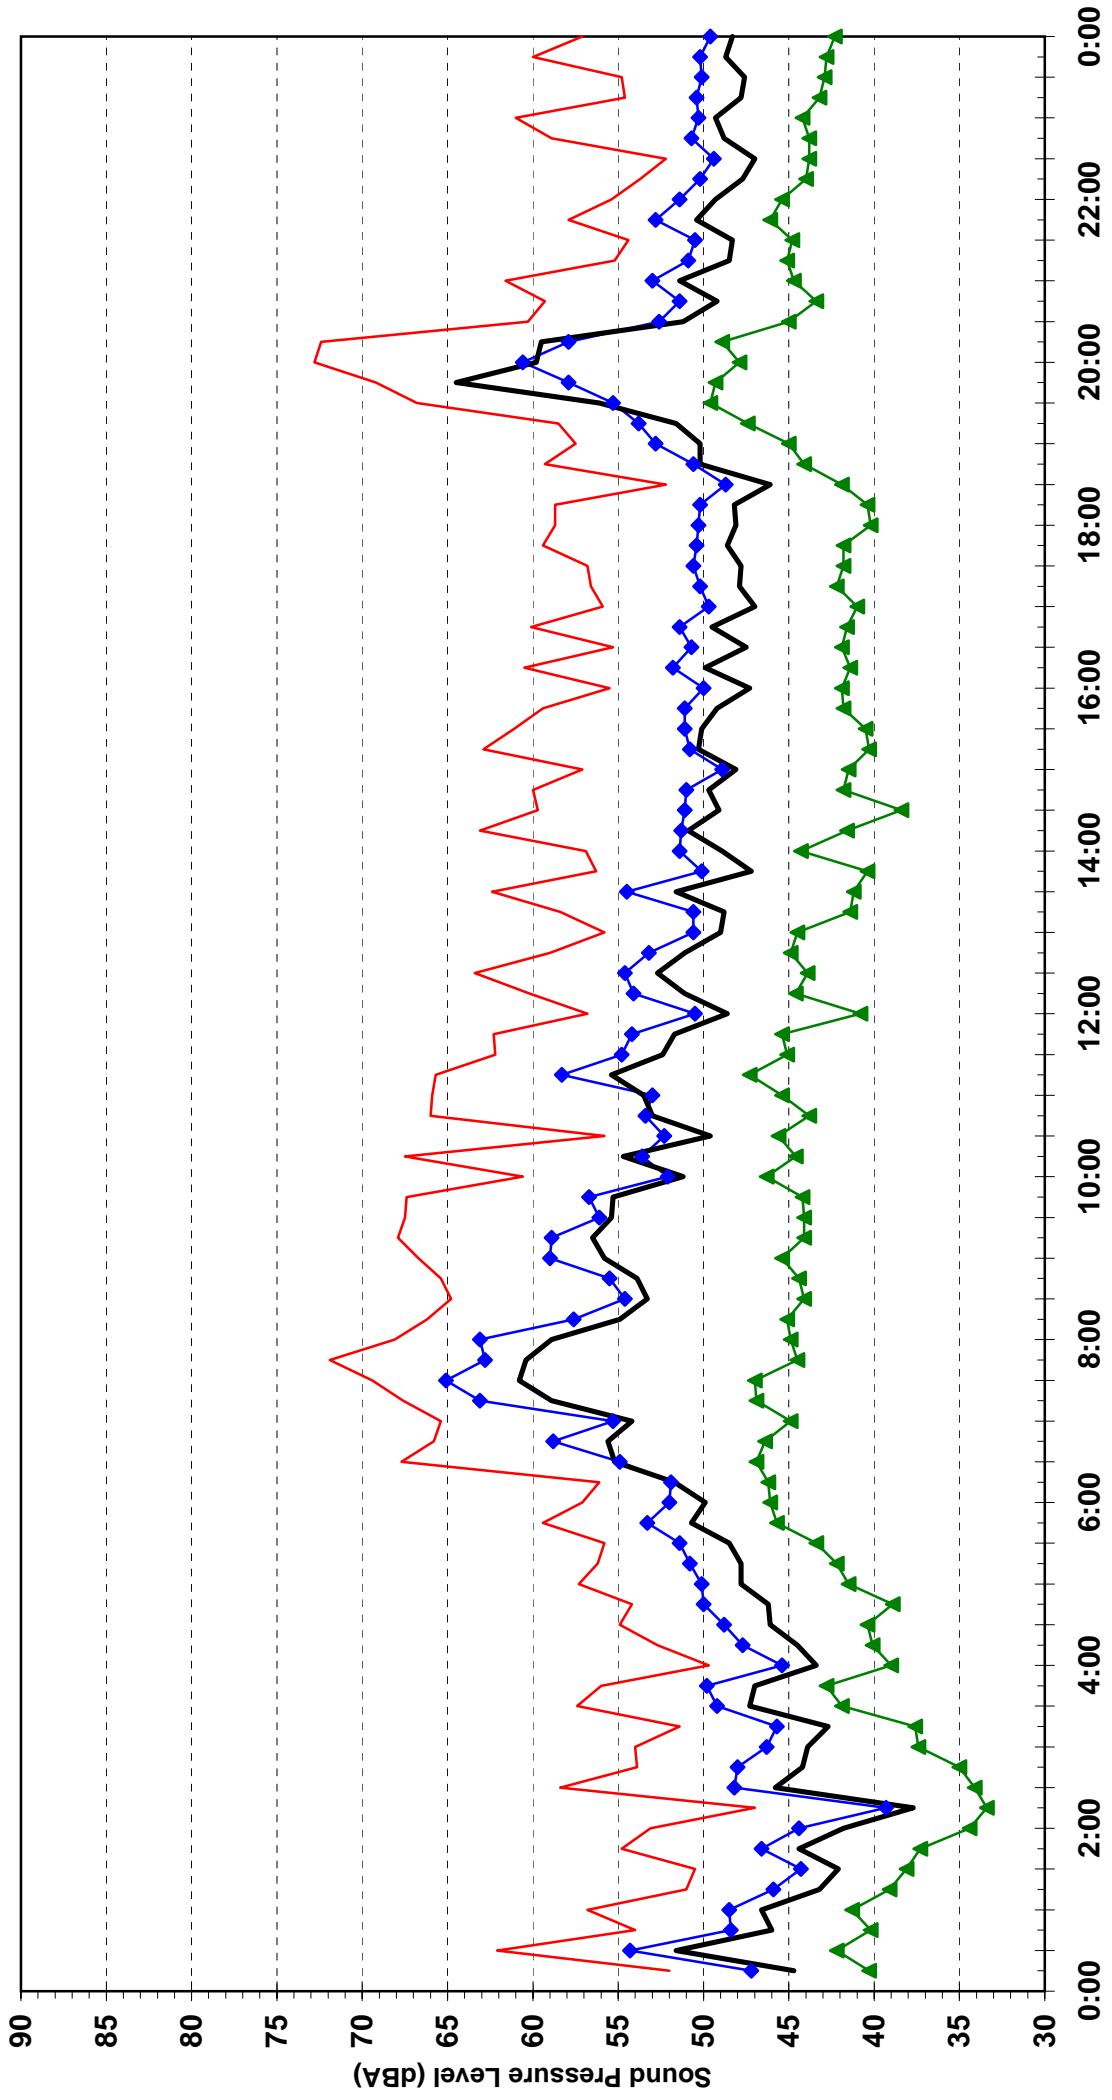

Statistical Ambient Noise Levels
11 Crawford Road, Doonside - Tuesday 31 August 2004

Time of Day (End of 15 Minute Sample Interval)

Statistical Ambient Noise Levels
11 Crawford Road, Doonside - Wednesday 1 September 2004

Time of Day (End of 15 Minute Sample Interval)

Statistical Ambient Noise Levels
11 Crawford Road, Doonside - Thursday 2 September 2004

Statistical Ambient Noise Levels
11 Crawford Road, Doonside - Friday 3 September 2004

Statistical Ambient Noise Levels
11 Crawford Road, Doonside - Saturday 4 September 2004

Time of Day (End of 15 Minute Sample Interval)

Statistical Ambient Noise Levels
11 Crawford Road, Doonside - Sunday 5 September 2004