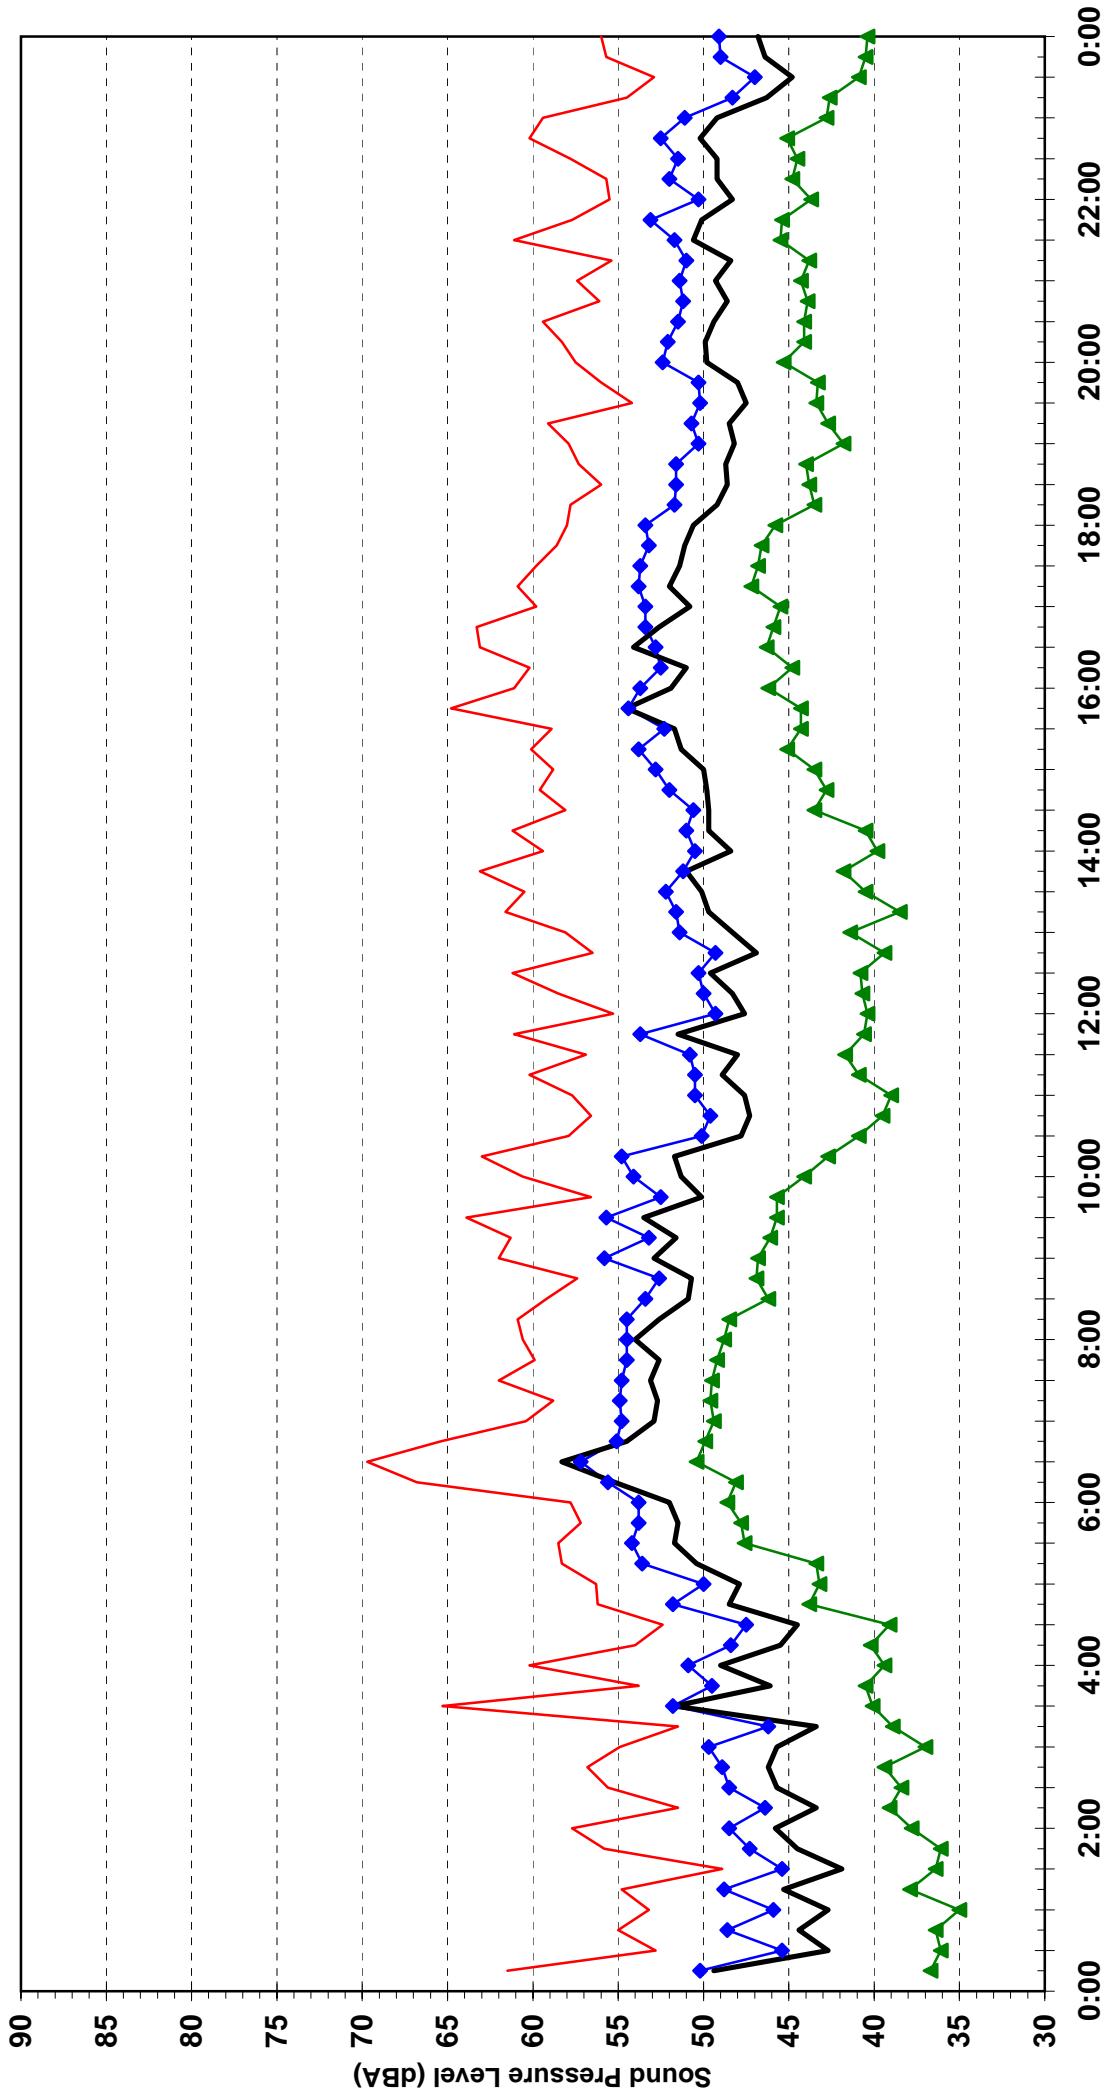

Statistical Ambient Noise Levels
11 Crawford Road, Doonside - Tuesday 31 August 2004

Time of Day (End of 15 Minute Sample Interval)

Statistical Ambient Noise Levels
11 Crawford Road, Doonside - Wednesday 1 September 2004

Time of Day (End of 15 Minute Sample Interval)

Statistical Ambient Noise Levels
11 Crawford Road, Doonside - Thursday 2 September 2004

Statistical Ambient Noise Levels
11 Crawford Road, Doonside - Friday 3 September 2004

Statistical Ambient Noise Levels
11 Crawford Road, Doonside - Saturday 4 September 2004

Time of Day (End of 15 Minute Sample Interval)

Statistical Ambient Noise Levels
11 Crawford Road, Doonside - Sunday 5 September 2004

Time of Day (End of 15 Minute Sample Interval)

Statistical Ambient Noise Levels
11 Crawford Road, Doonside - Monday 6 September 2004

Time of Day (End of 15 Minute Sample Interval)

Statistical Ambient Noise Levels
11 Crawford Road, Doonside - Tuesday 7 September 2004