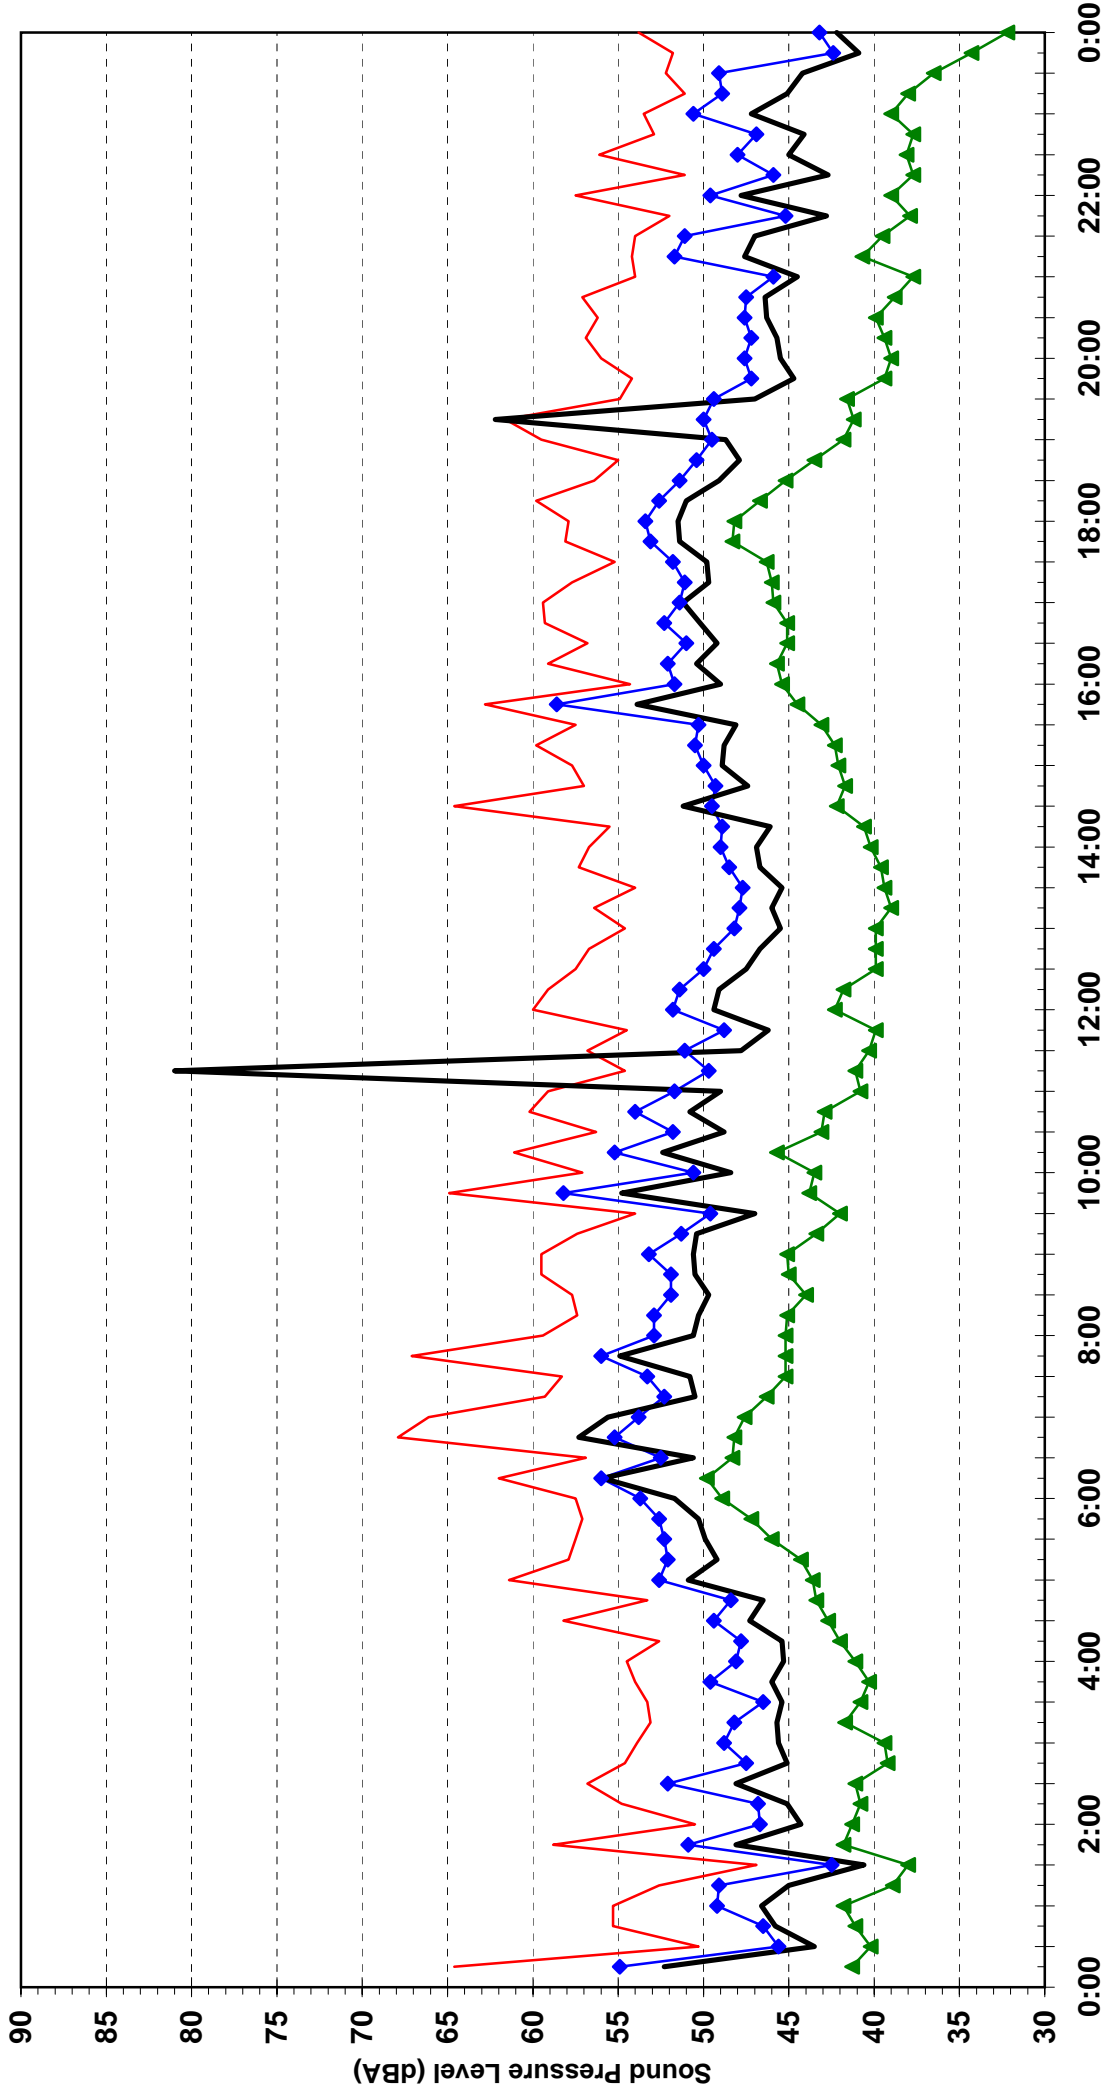

Statistical Ambient Noise Levels
11 Crawford Road, Doonside - Tuesday 31 August 2004

Time of Day (End of 15 Minute Sample Interval)

Statistical Ambient Noise Levels
11 Crawford Road, Doonside - Wednesday 1 September 2004

Time of Day (End of 15 Minute Sample Interval)

Statistical Ambient Noise Levels
11 Crawford Road, Doonside - Thursday 2 September 2004

Statistical Ambient Noise Levels
11 Crawford Road, Doonside - Friday 3 September 2004

Statistical Ambient Noise Levels
11 Crawford Road, Doonside - Saturday 4 September 2004

Time of Day (End of 15 Minute Sample Interval)

Statistical Ambient Noise Levels
11 Crawford Road, Doonside - Sunday 5 September 2004

Time of Day (End of 15 Minute Sample Interval)

Statistical Ambient Noise Levels
11 Crawford Road, Doonside - Monday 6 September 2004

Time of Day (End of 15 Minute Sample Interval)

Statistical Ambient Noise Levels
11 Crawford Road, Doonside - Tuesday 7 September 2004