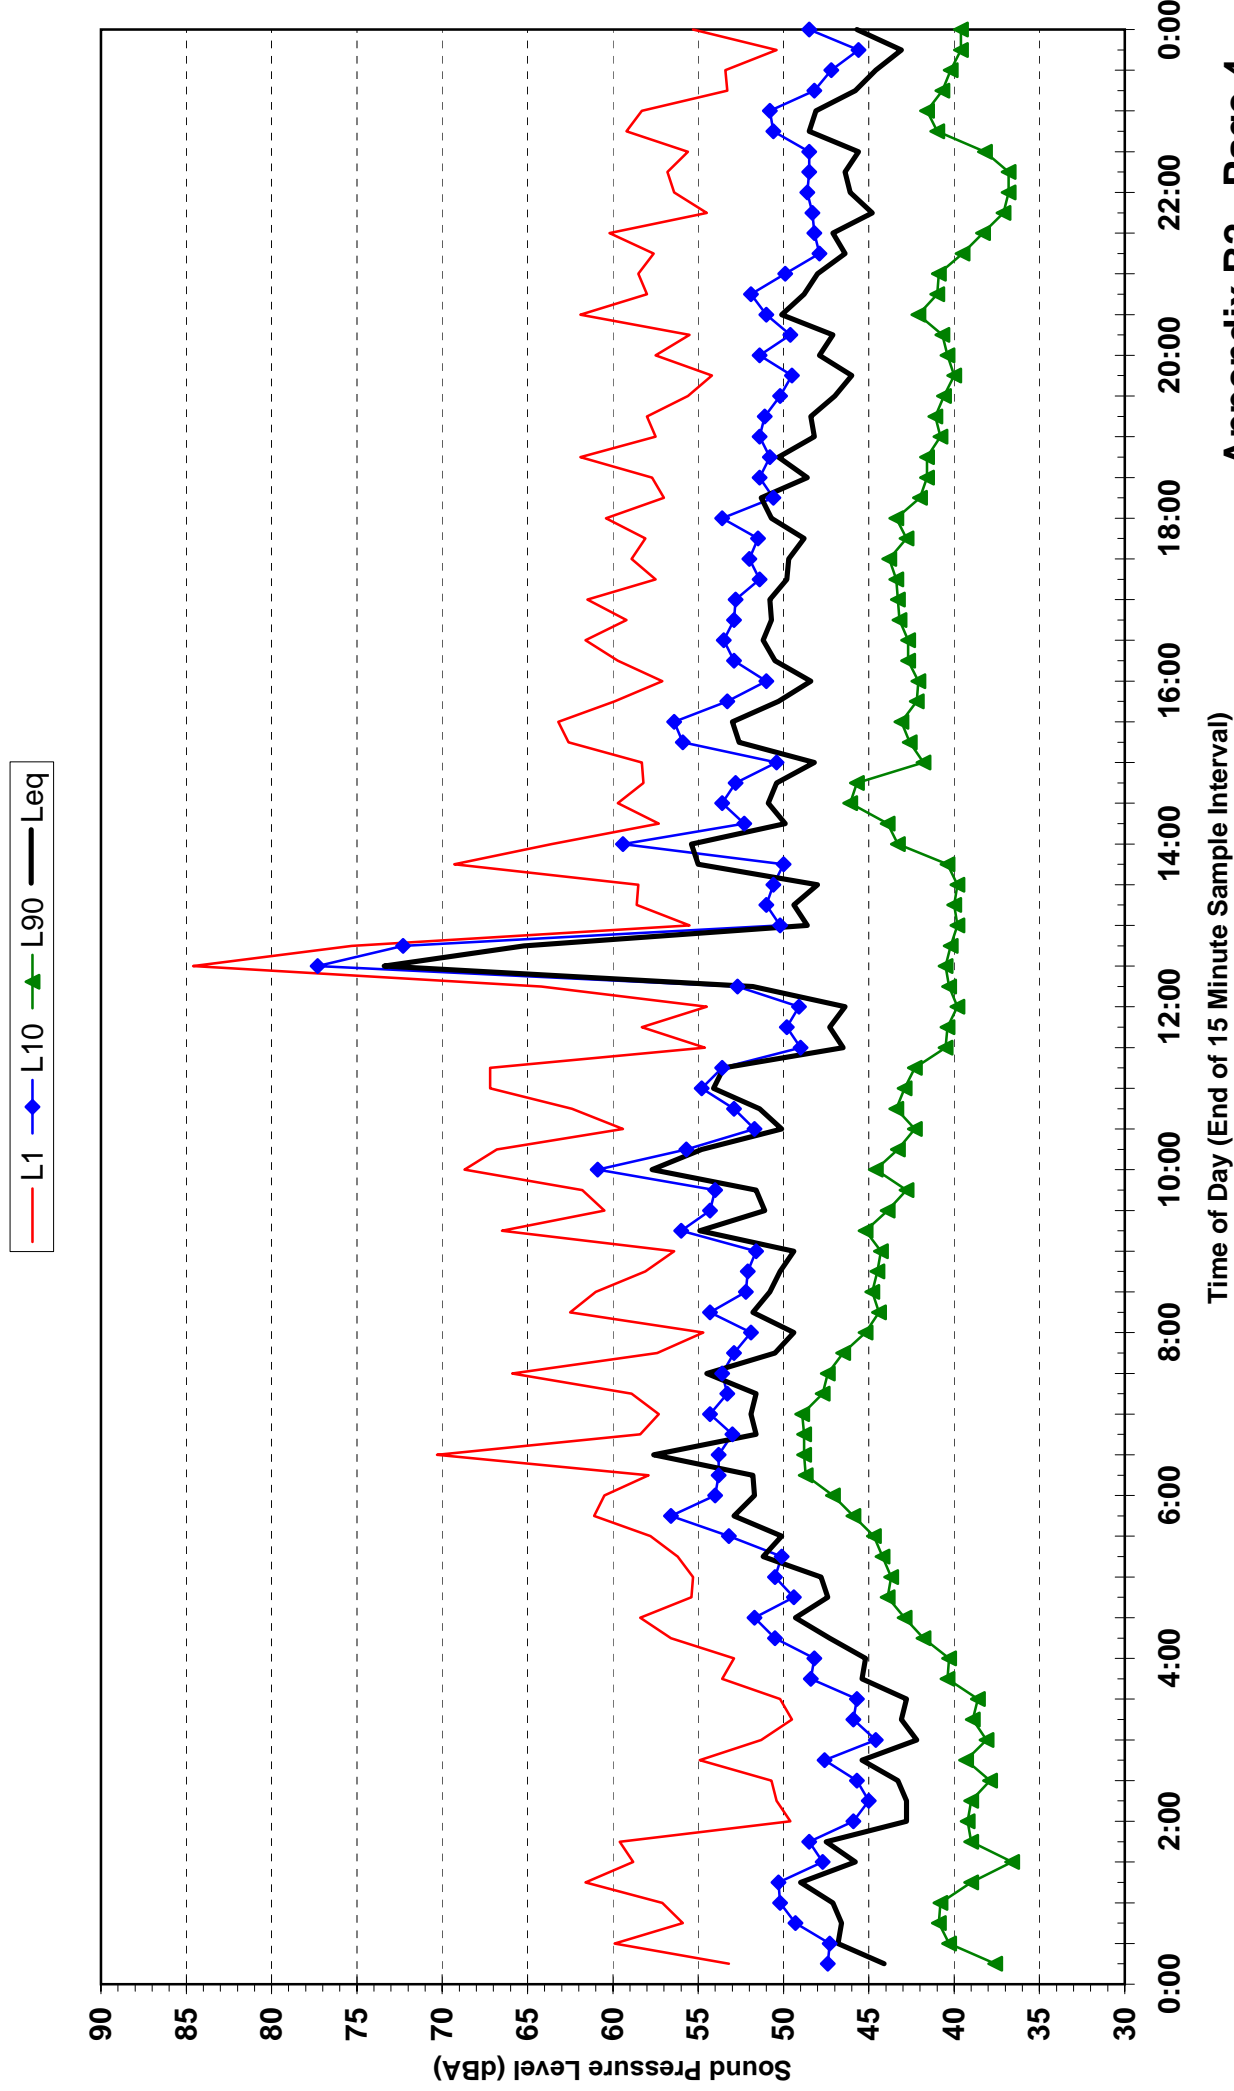

Statistical Ambient Noise Levels
11 Crawford Road, Doonside - Tuesday 31 August 2004

Time of Day (End of 15 Minute Sample Interval)

Statistical Ambient Noise Levels
11 Crawford Road, Doonside - Wednesday 1 September 2004

Time of Day (End of 15 Minute Sample Interval)

Statistical Ambient Noise Levels
11 Crawford Road, Doonside - Thursday 2 September 2004

Statistical Ambient Noise Levels
11 Crawford Road, Doonside - Friday 3 September 2004

Statistical Ambient Noise Levels
11 Crawford Road, Doonside - Saturday 4 September 2004

Time of Day (End of 15 Minute Sample Interval)

Statistical Ambient Noise Levels
11 Crawford Road, Doonside - Sunday 5 September 2004

Time of Day (End of 15 Minute Sample Interval)

Statistical Ambient Noise Levels
11 Crawford Road, Doonside - Monday 6 September 2004

Time of Day (End of 15 Minute Sample Interval)

Statistical Ambient Noise Levels
11 Crawford Road, Doonside - Tuesday 7 September 2004